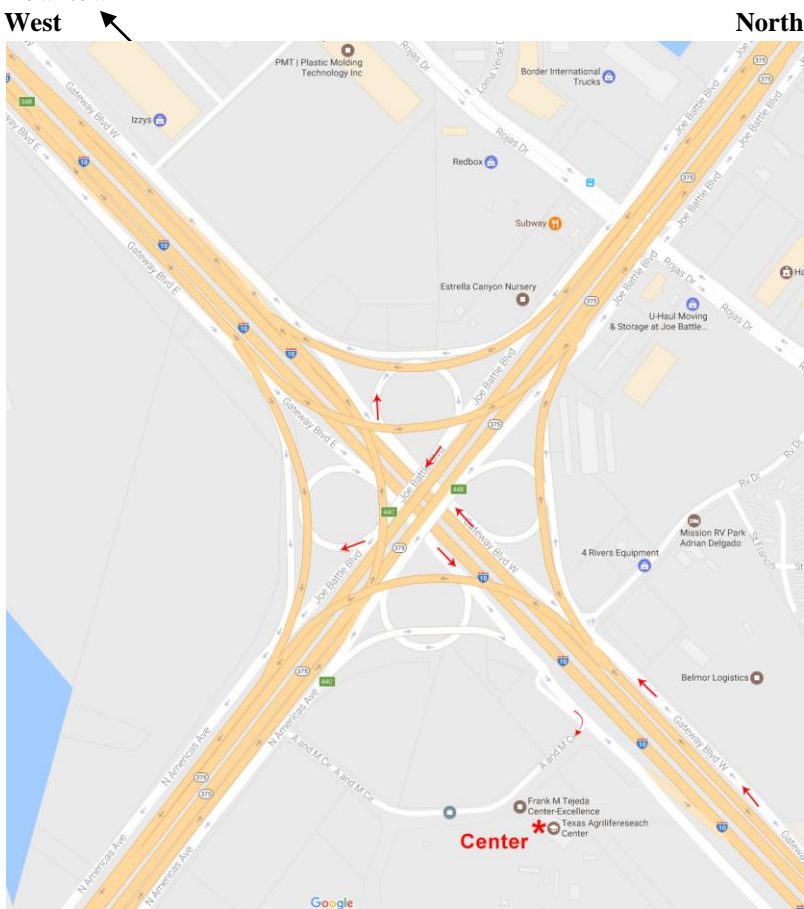

TEXAS A&M AGRI LIFE RESEARCH

Directions to the El Paso Texas A&M AgriLife Research & Extension Center
Texas AgriLife Research, Texas A&M University System
1380 A&M Circle, El Paso, Texas 79927
915-859-9111

El Paso Airport
 Downtown
 West

South

North

East

Directions: From the West, Airport/Downtown El Paso on I-10: Take exit 34B, Americas Ave/Joe Battle Blvd (8 miles from Airway Blvd). This is the first exit after Zaragoza Road. Merge and continue on Gateway East Blvd for 0.7 miles then turn right on A and M Circle. The center will be located on your left.

From the East on I-10: Take exit 35, Eastlake Blvd/Joe Battle Blvd/Americas Ave, merge onto Gateway West Blvd. Continue on Gateway West Blvd then take Loop 375/America Ave South ramp (turn around). Merge onto Joe Battle Blvd, stay on the right lane, then take exit 44C, I-10 East/Van Horn/San Antonio (turn around). Merge onto and move to center lane of Gateway East Blvd. Continue on Gateway East Blvd then turn right on A and M Circle. The center will be located on your left.