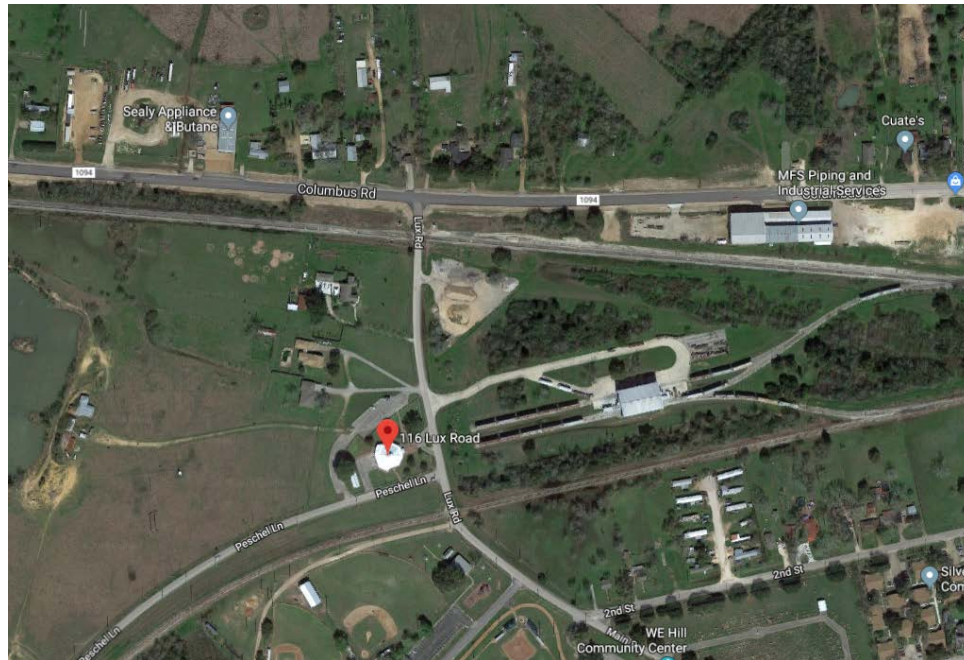

**Citizens
State Bank**

Somerville

Multi-County New Landowner Educational Series

October 18, 2019 – Liedertafel Hall
116 Lux Road, Sealy, TX 77474

From Austin County:

Head west on Road Lane toward FM 949 W. Turn right onto FM 949 W. Turn right onto Swearingen Road. Turn left onto FM 1094 E. Turn right onto Lux Road. Liedertafel Hall will be on the right.

From Colorado County:

Take FM 3013 E to FM 3538 in Austin County. Turn right onto US 90 ALT E. Turn left onto FM 3013 E. Turn left onto FM 3538. Turn left onto US-90 W/Interstate 10 frontage Road. Take a sharp right onto Peschel Ln. Turn left onto Lux Rd. Liedertafel Hall will be on the left.

From Fayette County:

Follow TX-71 E and I-10 E to US-90 E/ Interstate 10 Frontage Road in Sealy. Take exit 718 from I-10 E. Turn left onto Interstate 10 Frontage Road. Turn left onto US-90 E/ Interstate 10 Frontage Road. Take a sharp right onto Peschel Ln. Turn left onto Lux Rd. Liedertafel Hall will be on the left.