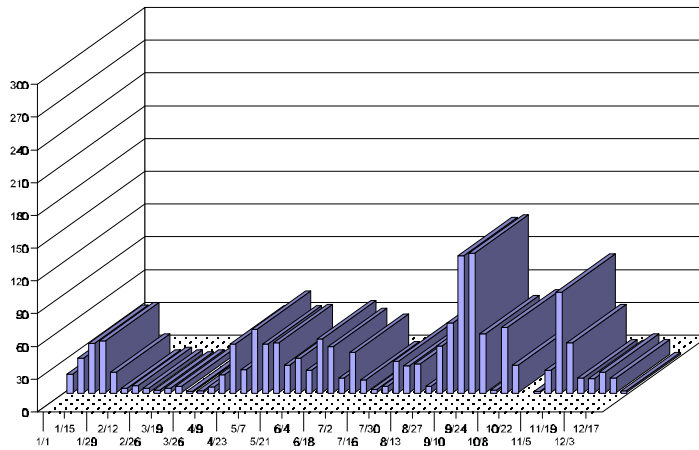

Beet Armyworm Pheromone Trap Catches
 Trap period: 1 week intervals

Figure 1. December 14, 1995 to December 12, 1996

Figure 2. December 18, 1996 to December 15, 1997

Figure 3. January 1, 1998 to December 26, 1998

Figure 4. January 1, 1999 to December 30, 1999