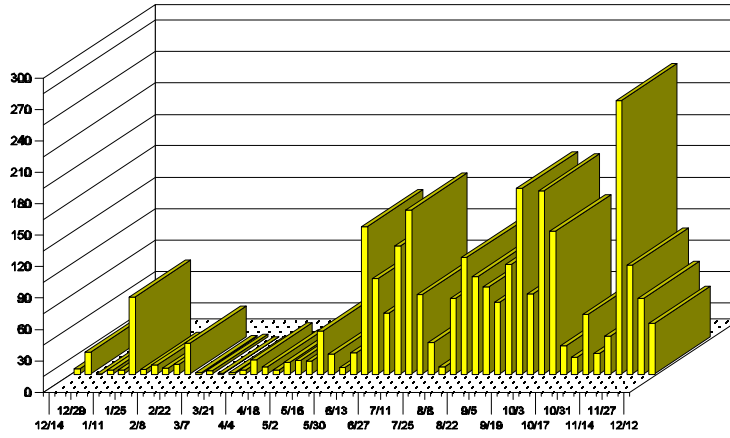

Beet Armyworm Pheromone Trap Catches
 Trap period: 1 week intervals

Figure 1. December 14, 1995 to December 12, 1996

Figure 2. December 18, 1996 to December 15, 1997

Figure 3. January 1, 1998 to December 26, 1998

Figure 4. January 1, 1999 to December 30, 1999