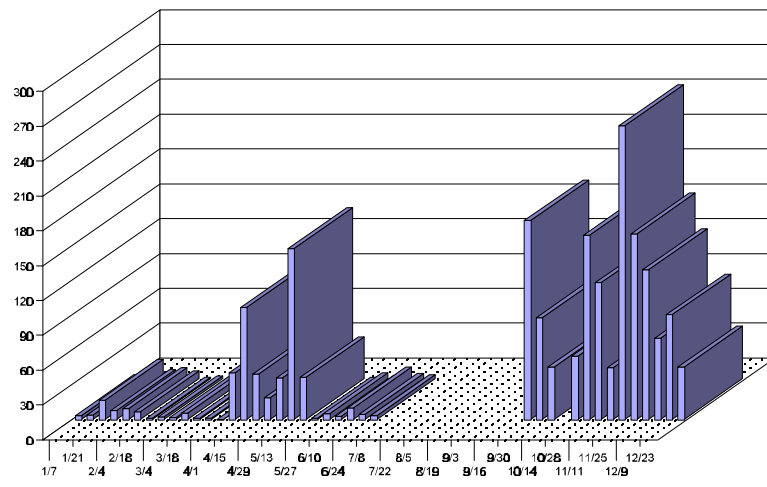

Beet Armyworm Pheromone Trap Catches
 Trap period: 1 week intervals

Figure 1. December 14, 1995 to December 12, 1996

Figure 2. December 18, 1996 to December 15, 1997

Figure 3. January 1, 1998 to December 26, 1998

Figure 4. January 1, 1999 to December 30, 1999