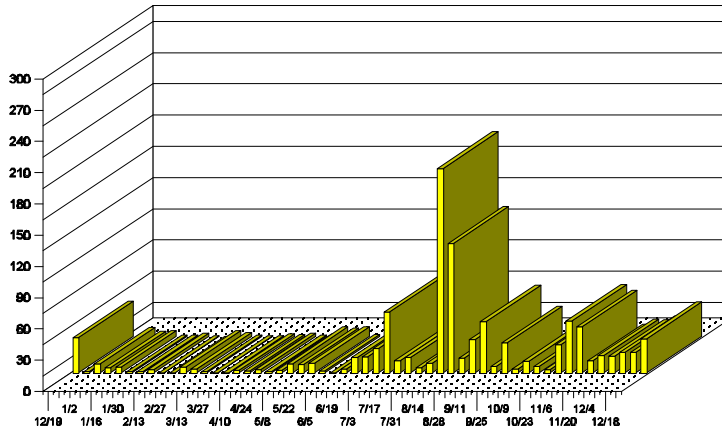

Beet Armyworm Pheromone Trap Catches
 Trap period: 1 week intervals

Figure 1. December 14, 1995 to December 12, 1996

Figure 2. December 18, 1996 to December 15, 1997

Figure 3. January 1, 1998 to December 26, 1998

Figure 4. January 1, 1999 to December 30, 1999