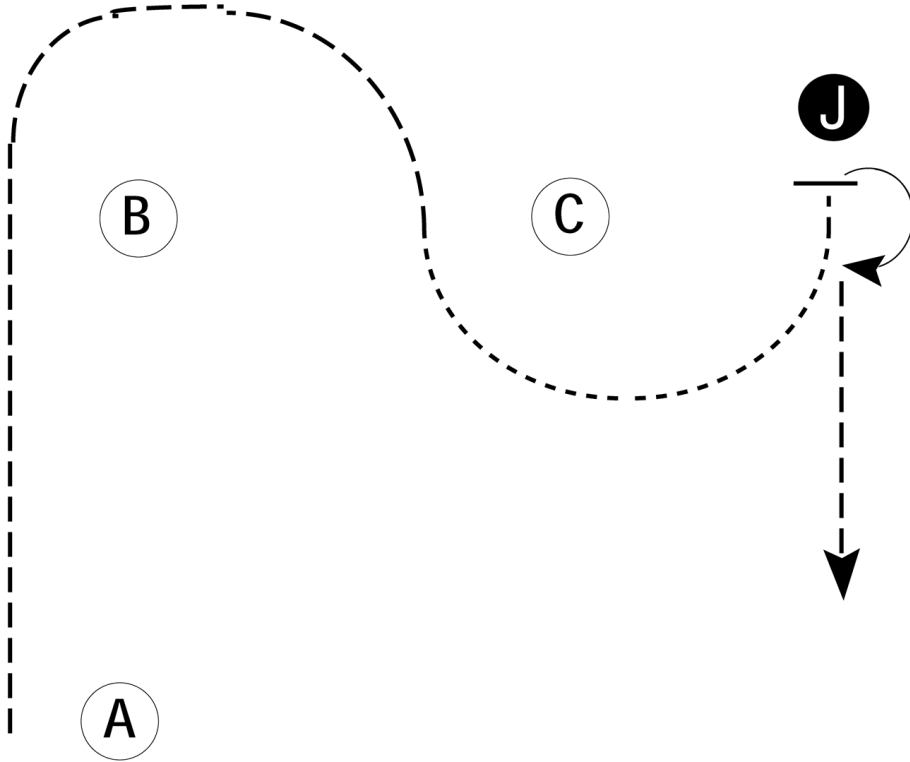

Bell County Youth Fair Horse Show

Showmanship (13 & Under)

Show Date: February 3-4, 2023

Be ready at A.

1. Trot from A around B and to C.
2. Walk from C to the Judge.
3. Stop and set up for inspection.
4. When dismissed, perform a 180 degree turn.
5. Trot straight away from the Judge.

Follow the instructions of your ring steward.

[S/1-35]

Pattern Provided by:
Sharon Wellmann

w w w . H o r s e S h o w P a t t e r n s . c o m

w w w . H o r s e S h o w P a t t e r n s . c o m

PATTERN CLASS SCORE SHEET

Judge: _____

HSP Pattern #SMS/Level I-35

W.O.	Entry #	1	2	3	4	5	6	7	8	9	10	Penalty	F&E	Score	Comments	Score	#	#	Score	#	#	#
		Trot	Walk	Set Up	Inspect.	180°	Trot									100-98			77.5			60
																97			77			
																96			76.5			
																95			76			
																94			75.5			
																93			75			
																92			74.5			
																91.5			74			
																91			73.5			
																90.5			73			
																90			72.5			
																89.5			72			
																89			71.5			
																88.5			71			
																88			70.5			
																87.5			70			
																87			69.5			
																86.5			69			
																86			68.5			
																85.5			68			DQs
																85			67.5			
																84.5			67			
																84			66.5			
																83.5			66			
																83			65.5			
																82.5			65			
																82			64.5			
																81.5			64			
																81			63.5			
																80.5			63			
																80			62.5			
																79.5			62			
																79			61.5			
																78.5			61			
																78			60.5			