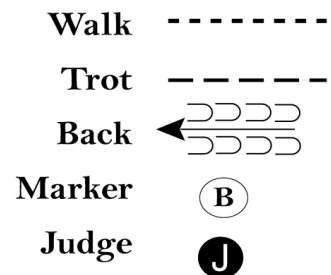

Bell County Youth Fair Horse Show

Showmanship (13 & Under)

Show Date: February 3-4, 2023

Be ready at A.

1. Trot from A around B and to C.
2. Walk from C to the Judge.
3. Stop and set up for inspection.
4. When dismissed, perform a 180 degree turn.
5. Trot straight away from the Judge.

Follow the instructions of your ring steward.

[S/1-35]

Pattern Provided by:
Sharon Wellmann

w w w . H o r s e S h o w P a t t e r n s . c o m

w w w . H o r s e S h o w P a t t e r n s . c o m

PATTERN CLASS SCORE SHEET

Small Fry

Youth L1 W/T Level 1 Youth Youth 13 <
Amateur L1 W/T Level 1 Amateur Youth 14-18

Amateur
Amateur Select

Showmanship

Horsemanship

Equitation

Show: _____

Date: _____