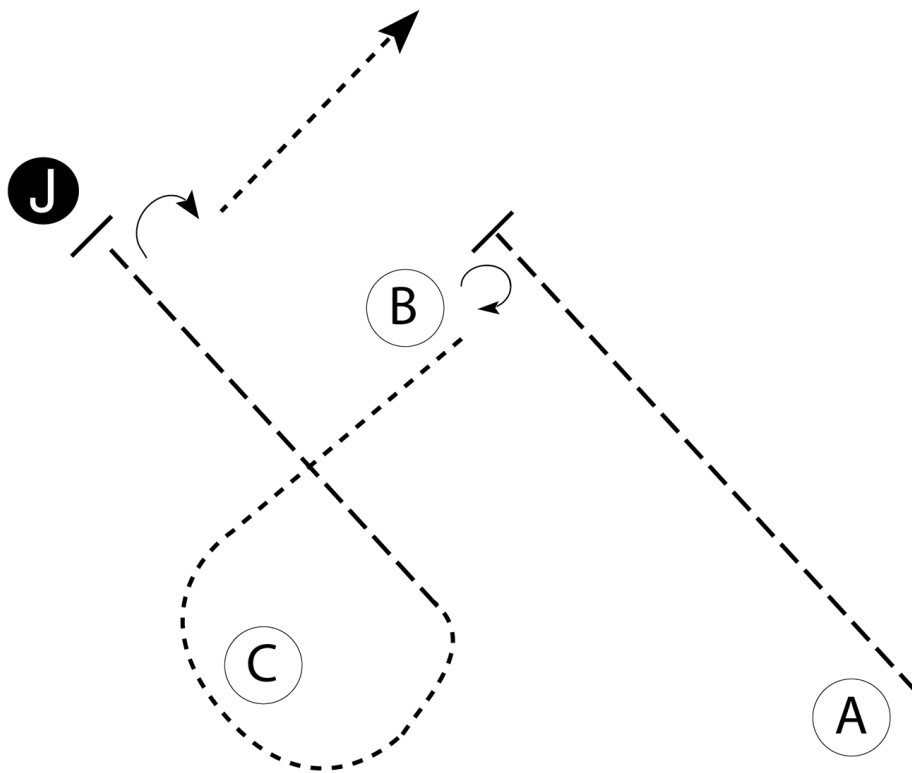

Bell County Youth Fair Horse Show

Hunter Showmanship (14 & Over)

Show Date: February 3-4, 2023

Be ready at A.

1. Trot from A to B.
2. Stop just before B and perform a 270 degree turn.
3. Walk to and around C as shown.
4. Trot to judge.
5. Stop and set up for inspection.
6. When dismissed, perform a 90 degree turn and walk away.

Follow the instructions of your ring steward.

Walk	-----
Trot	- - - - -
Back	← ⊞ ⊞ ⊞ ⊞
Marker	⊞
Judge	●

[S/2-47]

Pattern Provided by:
Sharon Wellmann

w w w . H o r s e S h o w P a t t e r n s . c o m

w w w . H o r s e S h o w P a t t e r n s . c o m

PATTERN CLASS SCORE SHEET

Showmanship

Show: _____

Small Fry

Youth L1 W/T Level 1 Youth Youth 13 <

Amateur

Horsemanship

Date: _____

Each rider is scored between 0-Infinity points and automatically begins the run with a score of 70 points

PENALTIES: 3, 5, 10

-3 Extremely Poor, -2 Very Poor, -1 Poor, 0 Correct, +1 Good, +2 Very Good, +3 Excellent