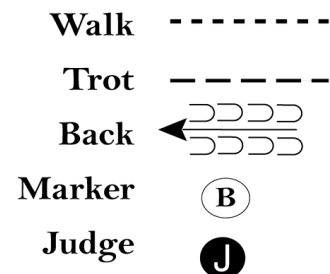

## Hunter Showmanship (13 & Under)

Show Date: February 3-4, 2023

Be ready at A.

1. Walk from A to B.
2. Turn left at B and trot to and around C as shown.
3. Walk from C to judge.
4. Stop and set up for inspection.
5. When dismissed, perform a 90 degree turn and walk away.

Follow the instructions of your ring steward.

[S/1-47]

Pattern Provided by:  
*Sharon Wellmann*