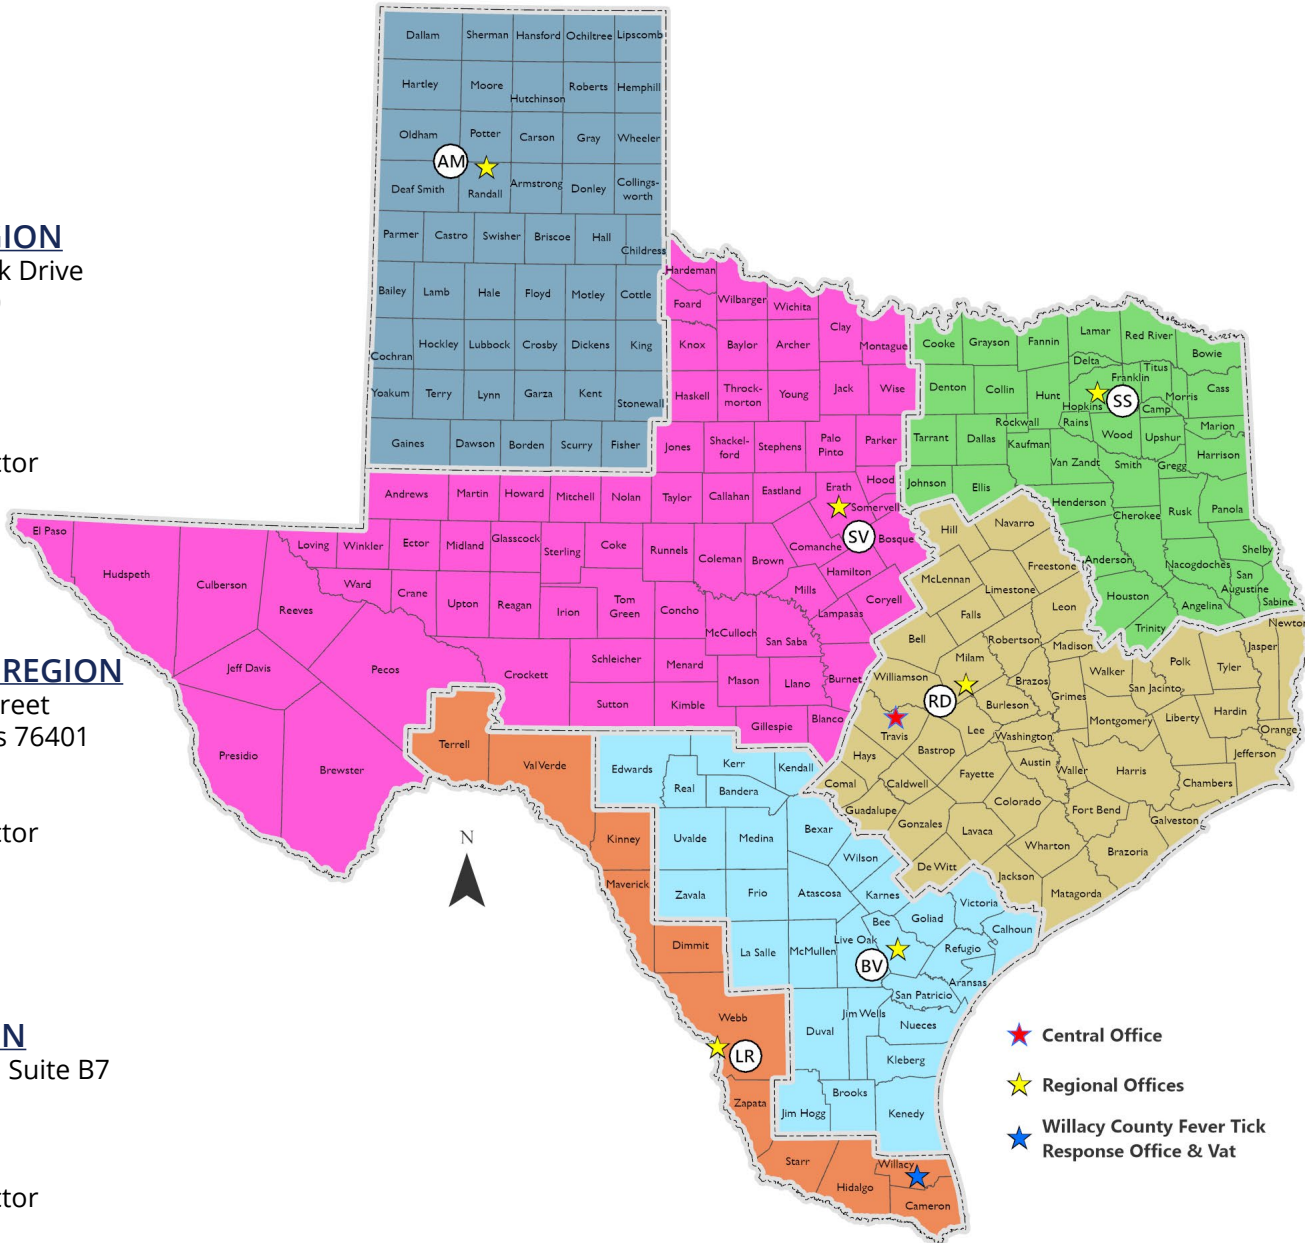

TAHC REGION OFFICES

AM AMARILLO REGION
 3822 Business Park Drive
 Amarillo, TX 79110
 806-354-9335
Dr. Sherri Gress
 Region Director
Ty McCoy
 Supervising Inspector

SV STEPHENVILLE REGION
 942 Bluebonnet Street
 Stephenville, Texas 76401
 512-556-6277
Trevor Powe
 Supervising Inspector