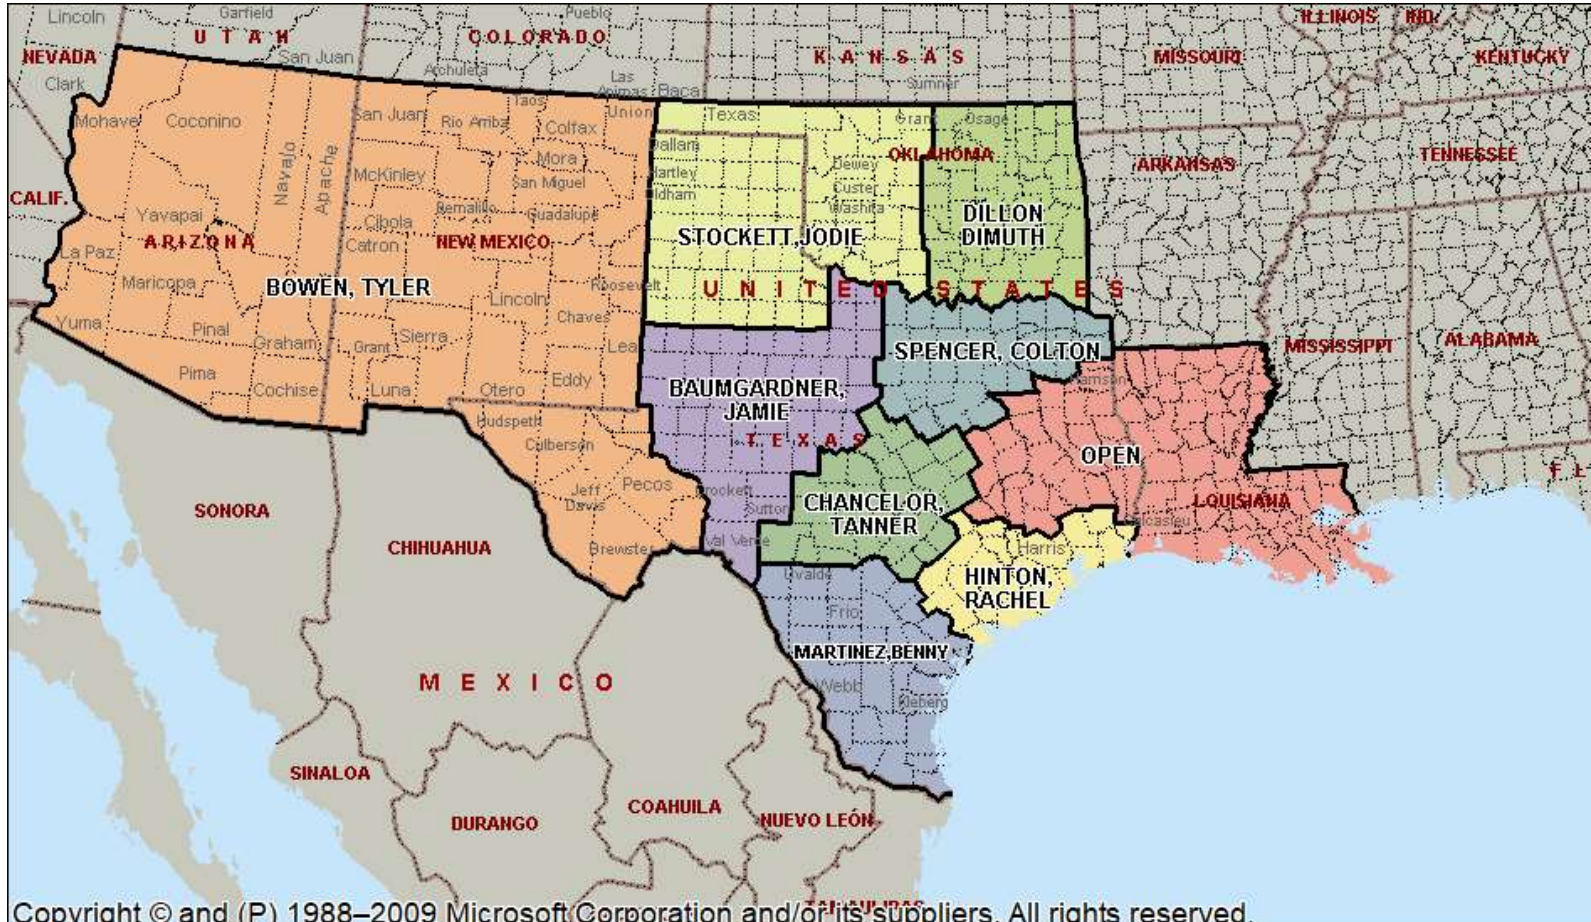

Southwest District

Copyright © and (P) 1988–2009 Microsoft Corporation and/or its suppliers. All rights reserved.

SW Range and Pasture Team

Jodie Stockett – Texas PH and western OK

(jodie.stockett@corteva.com)