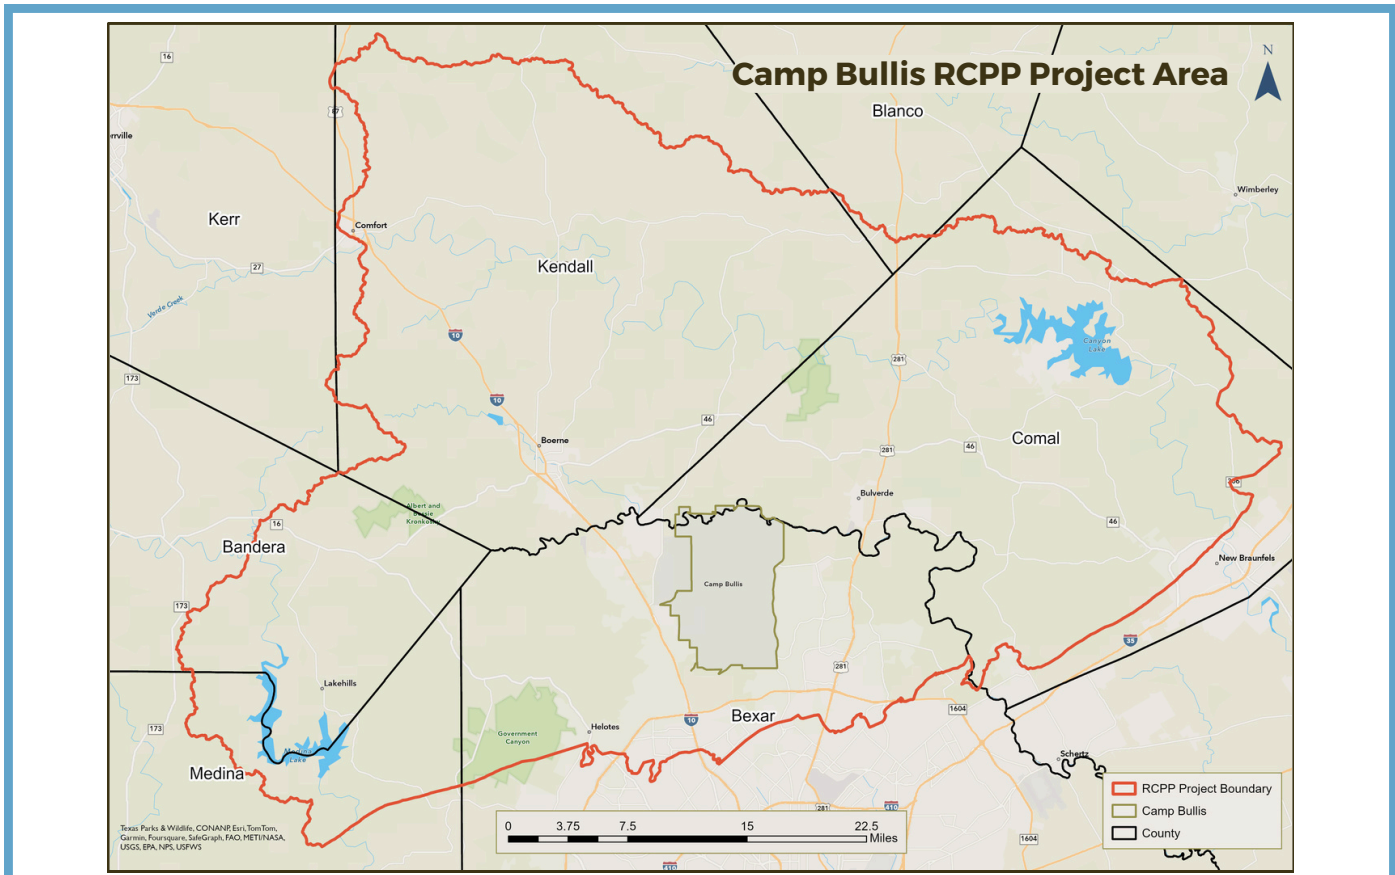

CAMP BULLIS REGIONAL CONSERVATION PARTNERSHIP PROGRAM

LAND MANAGEMENT FUNDING

Funding for landowners is available through the Camp Bullis Regional Conservation Partnership Program (RCPP) for land management practices that help reach your land stewardship goals. Conservation work in this region also supports the mission and training capabilities of Joint Base San Antonio - Camp Bullis and the goals of the Camp Bullis Sentinel Landscape Partnership.

$4 million in funding is available for conservation activities that include improving riparian areas, water quality, native plant communities, soil health, rangelands, and wildlife habitat.

WHO CAN APPLY? Landowners within the project area who are interested in conservation work on their property are encouraged to apply. Priority will be based on proximity to Camp Bullis and critical ecological elements like waterways and karst features.

APPLY

**ACCEPTING APPLICATIONS
YEAR-ROUND IN 2025**

LEARN MORE
CampBullisRCPP.nri.tamu.edu