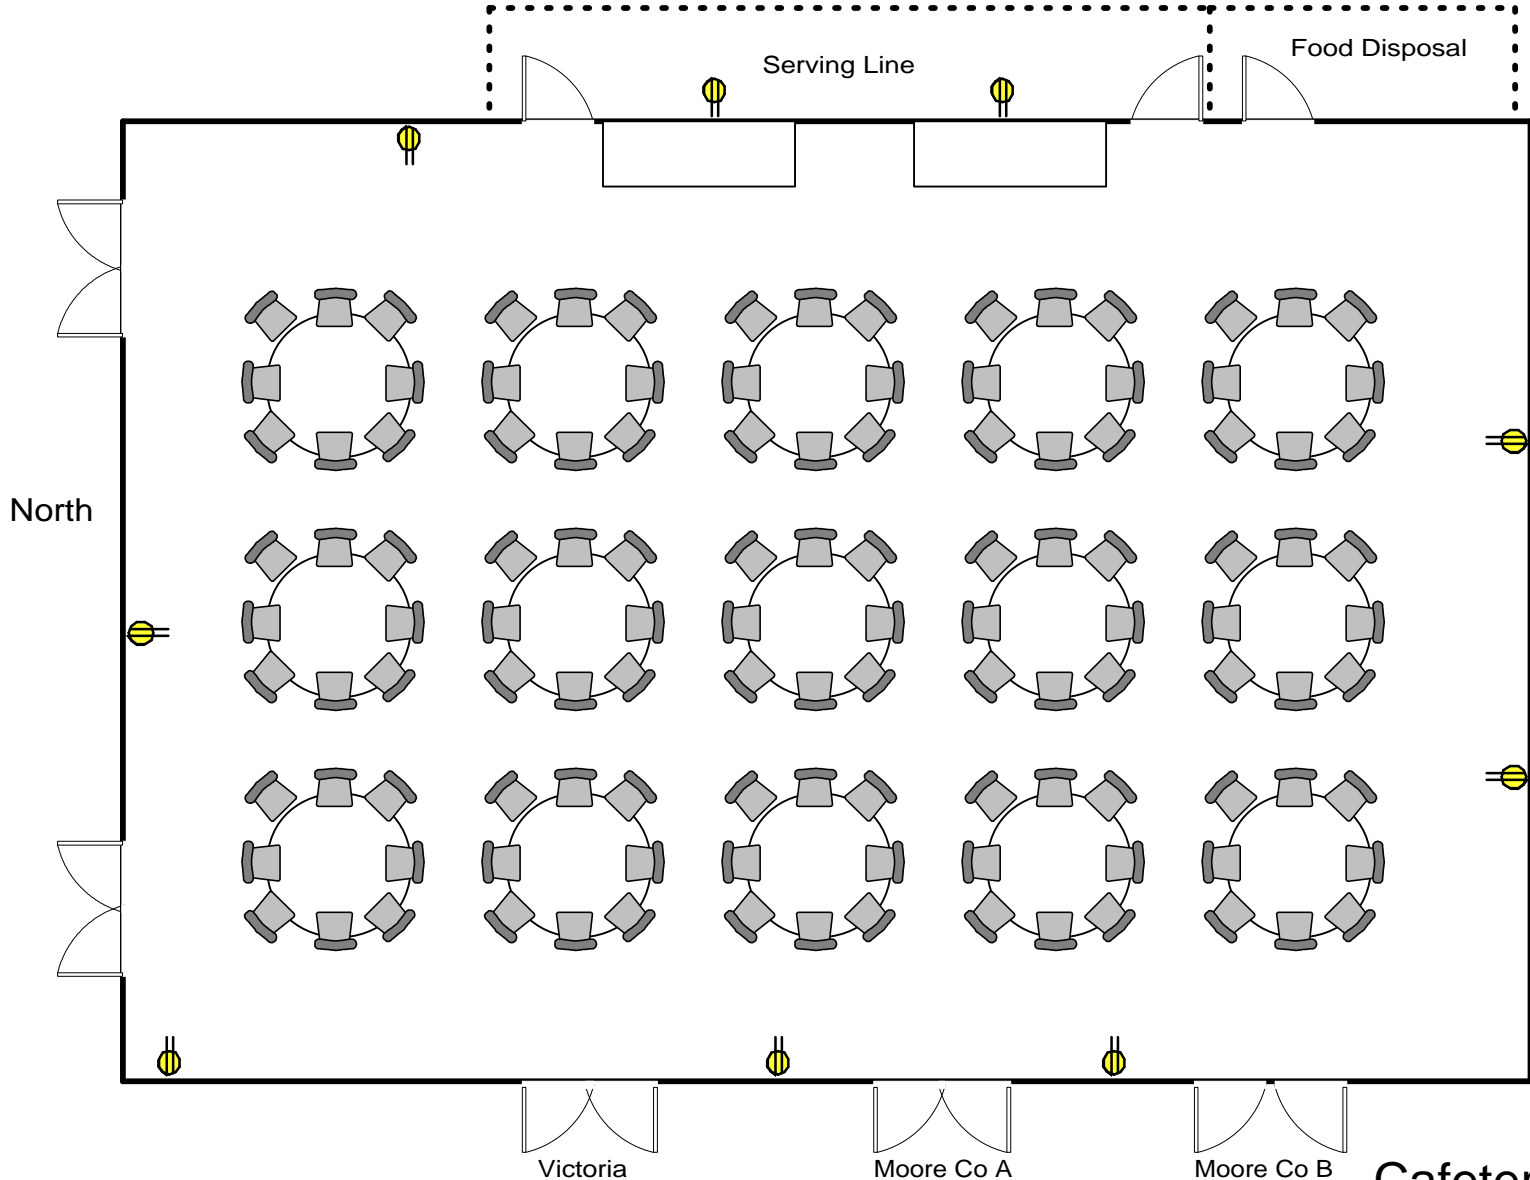

# Cafeteria

Cafeteria Dining Set-Up  
 (23) 8' X 36" Tables  
 8 People Per Table  
 Accommodates 184 People

# Cafeteria

**Cafeteria Banquet Set-Up**  
 (15) 6' Round Tables  
 8 People Per Table  
 Max to meet Fire Code  
 Accommodates 120 People