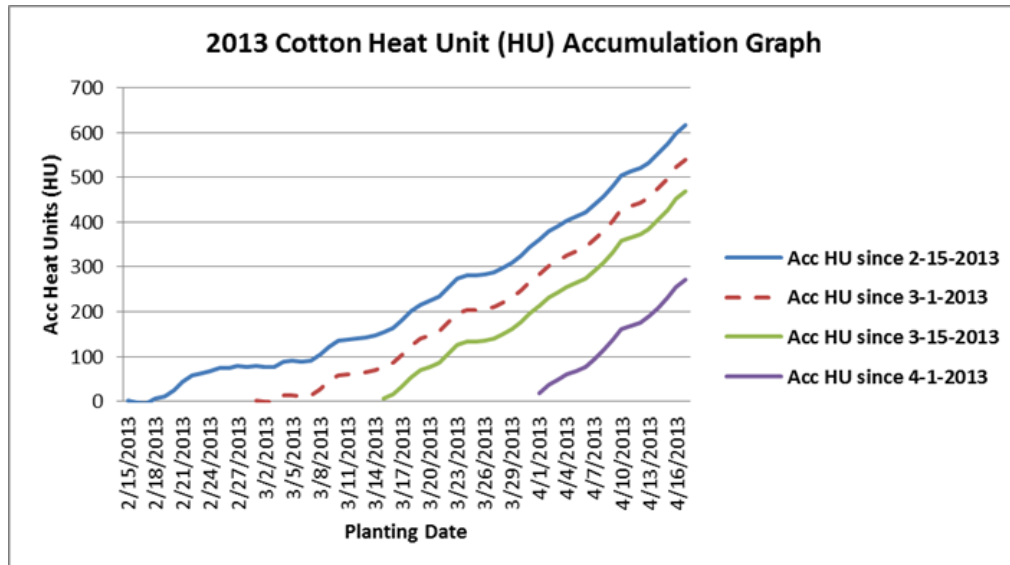

### General Situation

It was very windy with wind speeds 15mph to 30mph this whole week in the Valley. We had a light sprinkle Tuesday night and ending this week with a cold front. It started blowing in around 3 pm Thursday and dropped temperatures from 90°F to 58°F last night into this morning. High winds and blowing sand and dirt have inhibited plant growth and caused crop damage.