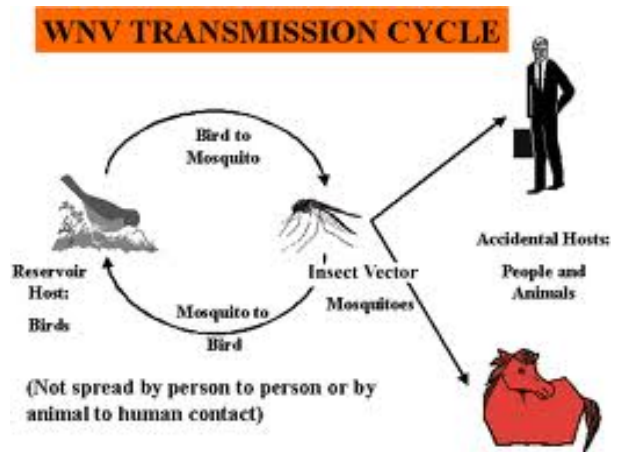

## BEET ARMYWORM TRAPPING

Week Ending	2013	2012	2011	2010	2009
3/24/13	0	0	10.2941	0	2.662
3/31/13	0	0	4.44	0	5.960
4/7/13	0	0	3.17949	0	29.80
4/14/13	36.0896	80.0556	10.7143	0	26.31

Traps inspected for current week: **67**

## Grain Sorghum and Corn

Not much insect activity going on in grain sorghum and corn. Both have had the usual light worm activity but the real culprit has been the strong winds causing wind damage. Light infestations of spider mites are being seen in some fields.

## West Nile Virus in Texas

Even though it has been very dry this year it is still good to remind yourself to protect you and your family from mosquitos, especially the young and the old. West Nile virus is carried by mosquitos which first received the virus by feeding on infected birds that carry the virus in their bloodstream. The mosquito then transmits the virus to humans, horses, dogs and other animals when feeding. The Dallas morning news reported that: last year in Texas 1,739 people contracted the disease and 76 people died in Texas. Here in the Valley we have had a couple of West Nile cases in Cameron and Hidalgo counties. Symptoms are similar to