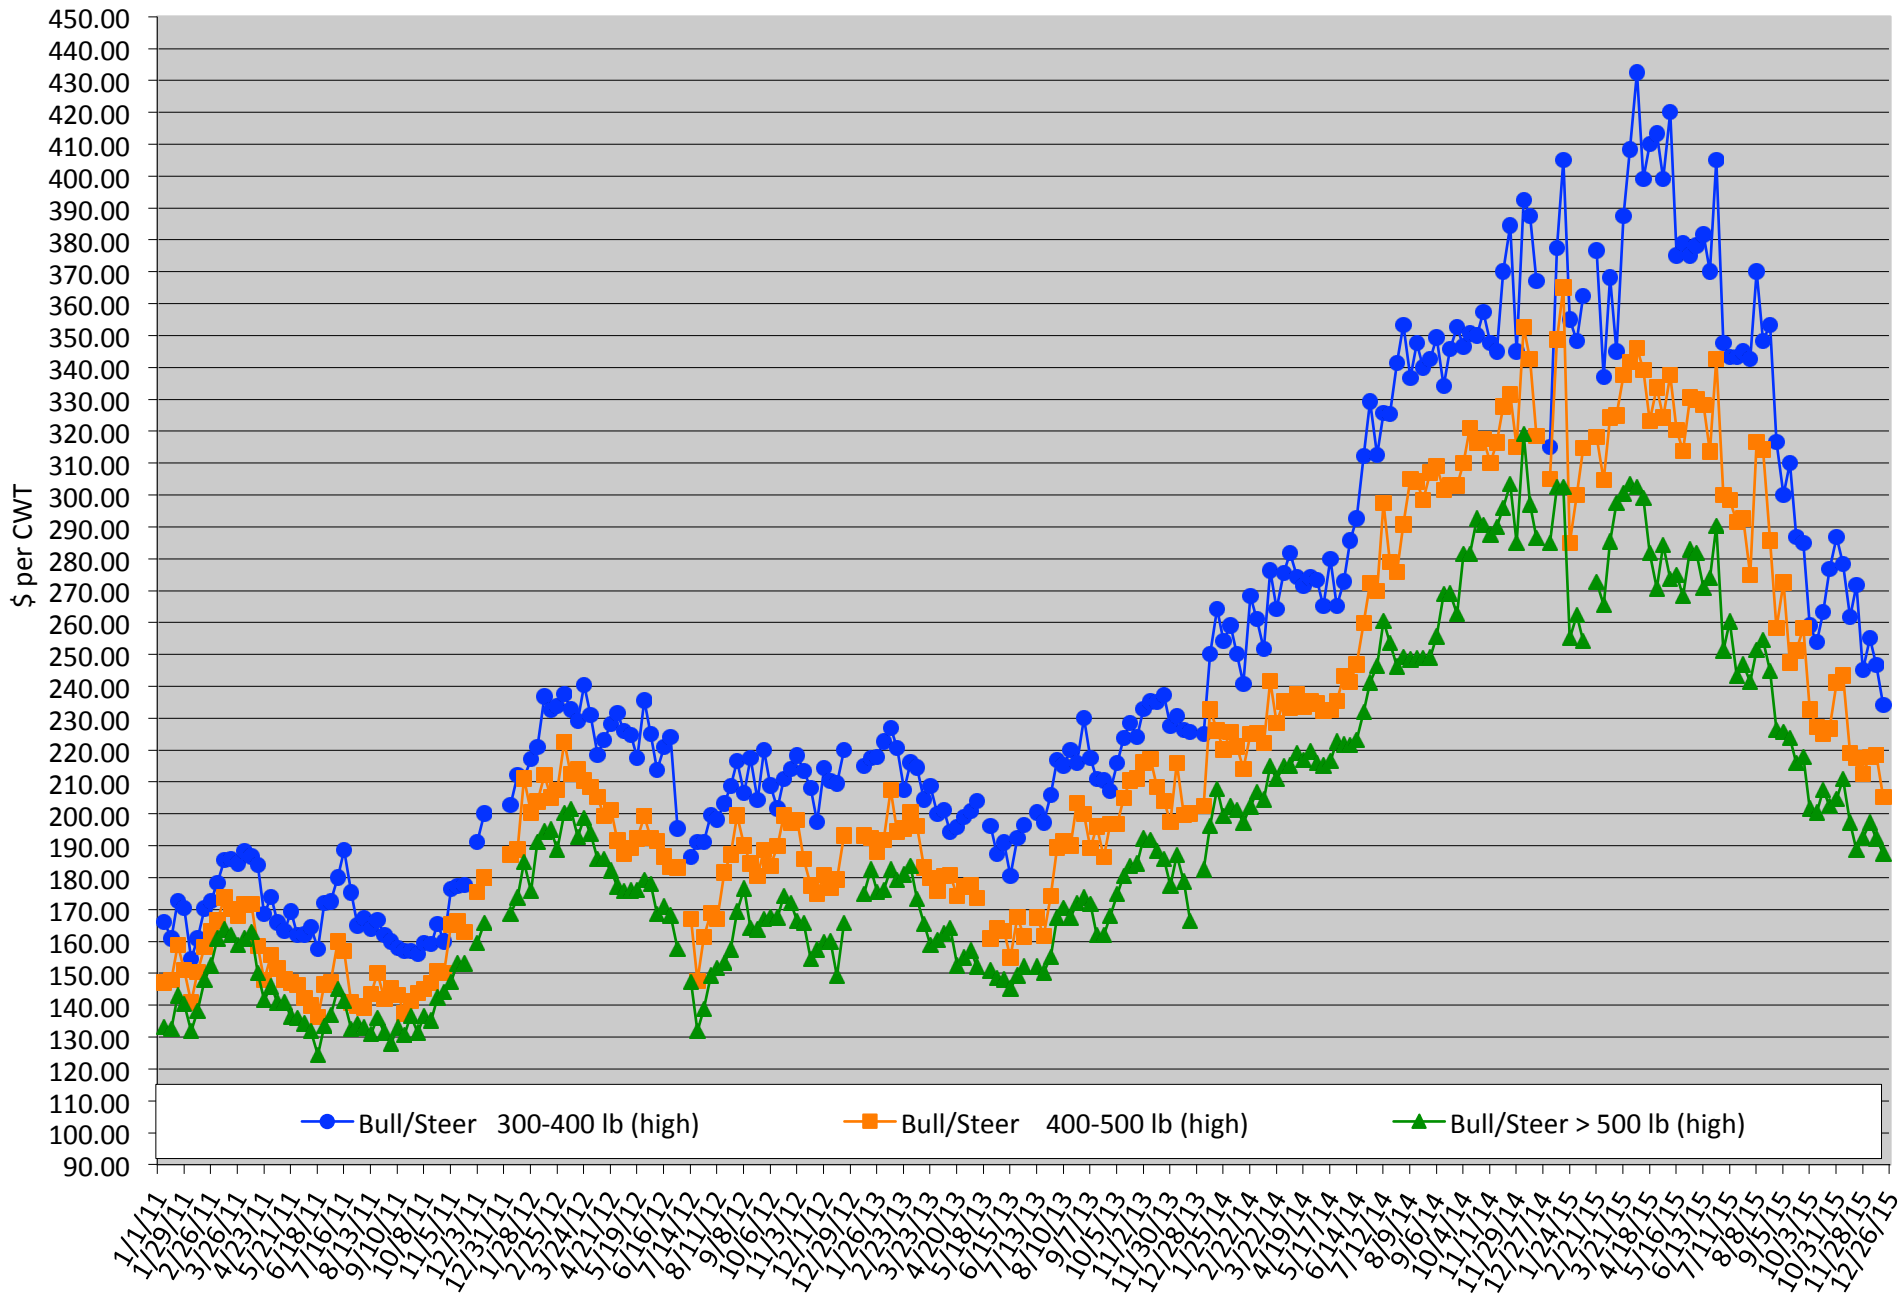

# Calf Price Trends

Trend of Highest Prices Reported for Various Weight Calves, Average of 3 East Texas Livestock Auctions

For a weekly email copy of this chart please subscribe at <http://beeffax.tamu.edu> or contact a Texas A&M AgriLife County Extension Agent

Chart created by Dr. Jason Banta, Extension Beef Cattle Specialist

# Packer Cow PriceTrends

Trend of High and Low Prices Reported for Packer Cows, Average of 3 East Texas Livestock Auctions

For a weekly email copy of this chart please subscribe at <http://beeffax.tamu.edu> or contact a Texas A&M AgriLife County Extension Agent