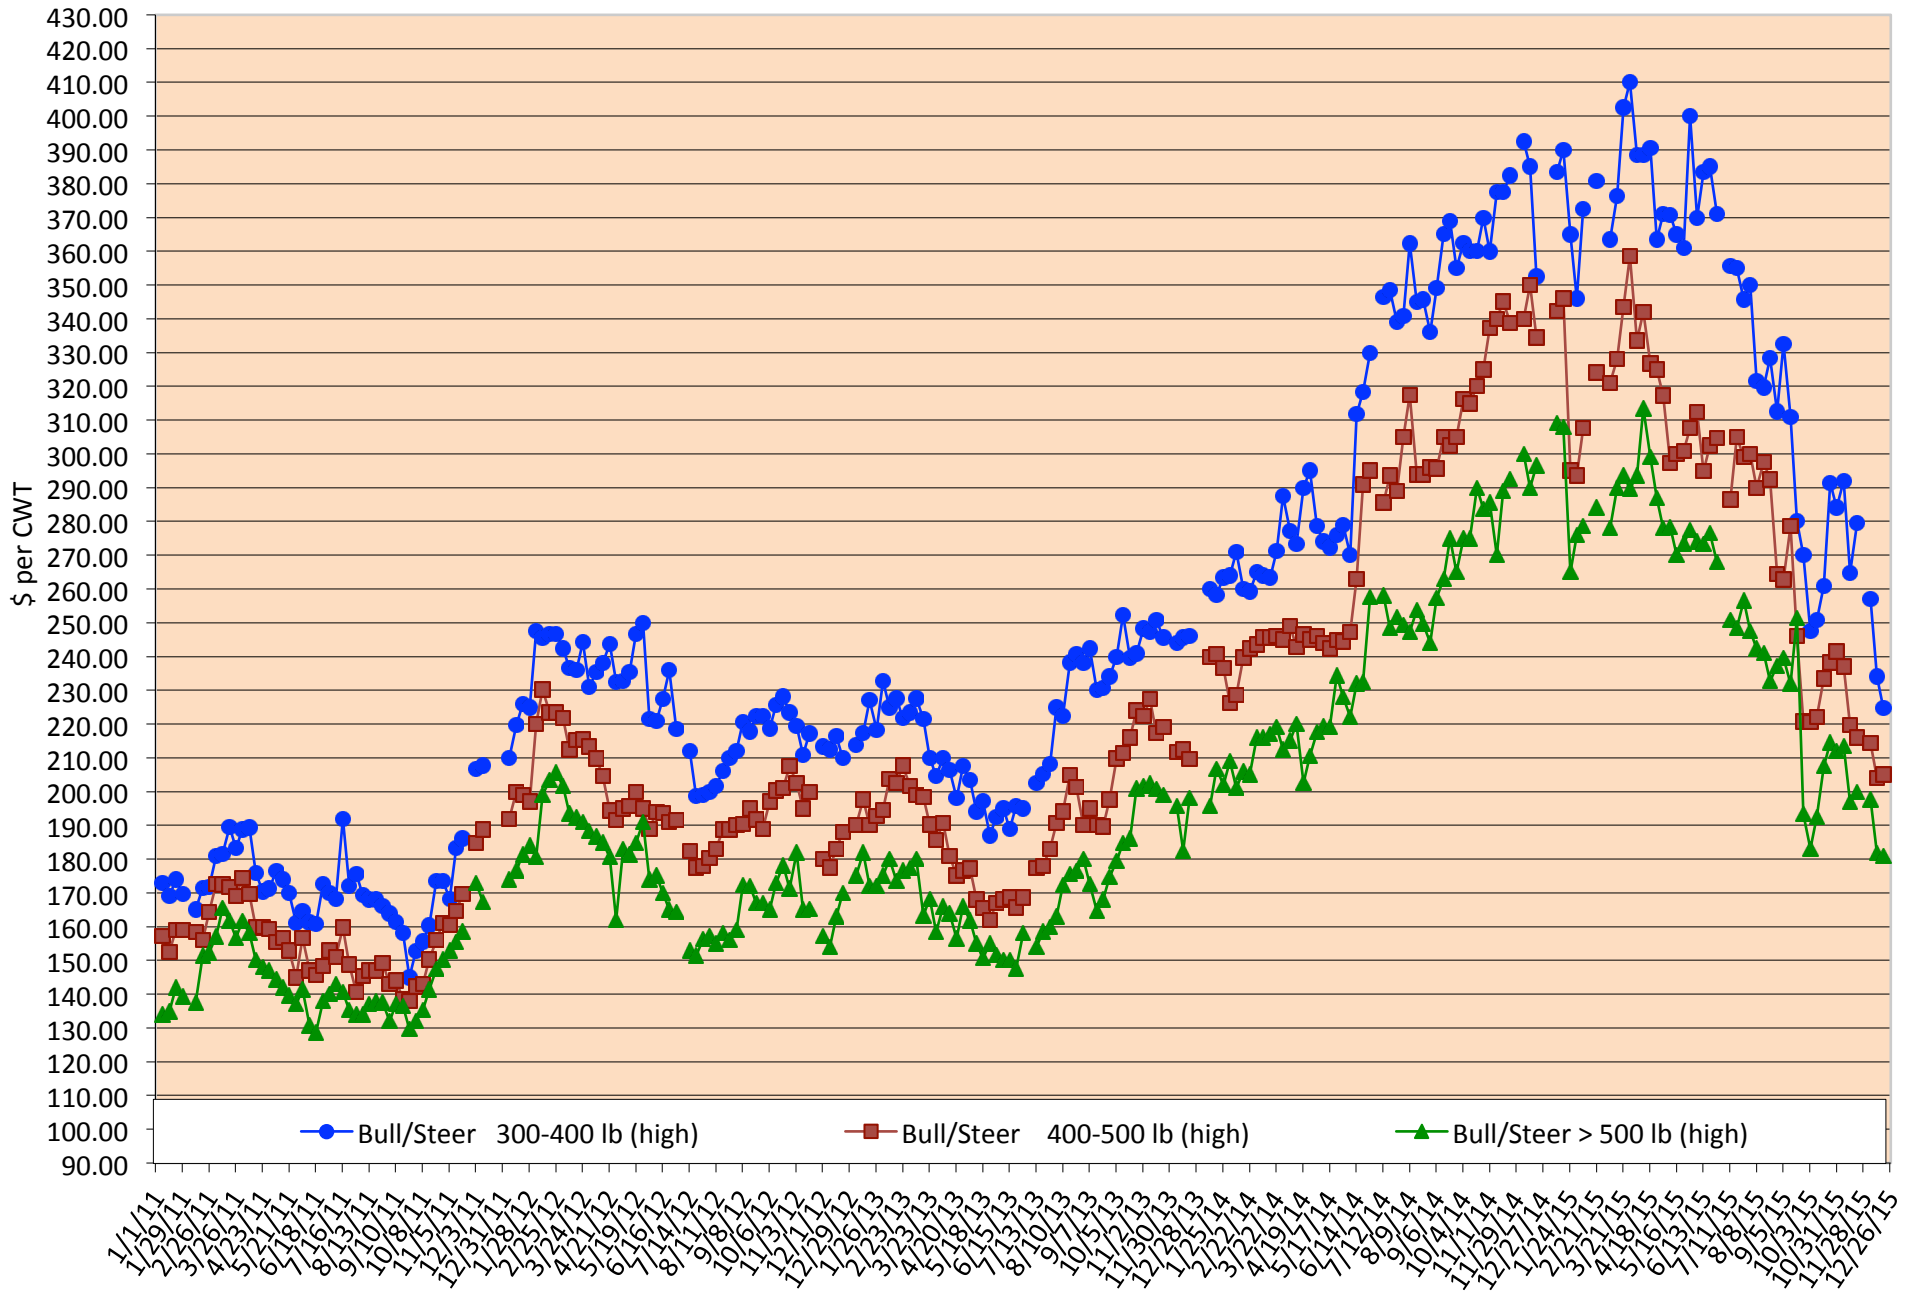

Calf Price Trends

Trend of **Highest Prices Reported for Various Weight Calves, Average of 3 Central Texas Livestock Auctions**

For a weekly email copy of this chart please subscribe at <http://beefax.tamu.edu> or contact a Texas A&M AgriLife County Extension Agent

Chart created by Dr. Jason Banta, Extension Beef Cattle Specialist

Packer Cow Price Trends

Trend of High and Low Prices Reported for Packer Cows, Average of 3 Central Texas Livestock Auctions

For a weekly email copy of this chart please subscribe at <http://beeffax.tamu.edu> or contact a Texas A&M AgriLife County Extension Agent

Chart created by Dr. Jason Banta, Extension Beef Cattle Specialist