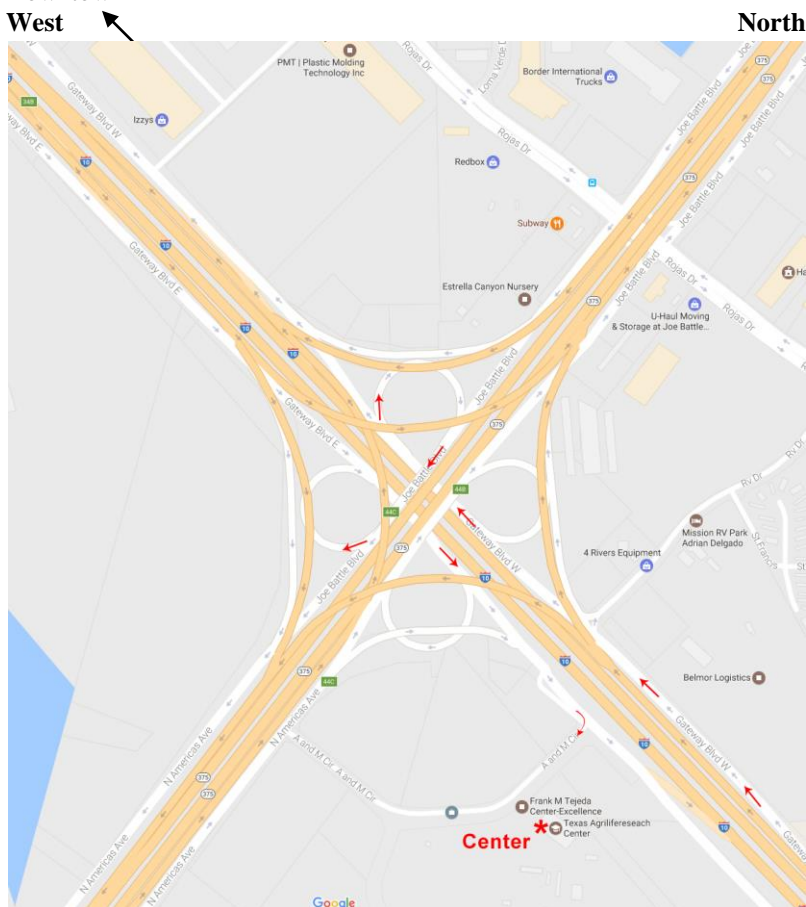

TEXAS A&M AGRI LIFE RESEARCH

Directions to the El Paso Texas A&M AgriLife Research & Extension Center
Texas AgriLife Research, Texas A&M University System
1380 A&M Circle, El Paso, Texas 79927
915-859-9111

El Paso Airport
 Downtown
 West

South

East

Directions: From the West, Airport/Downtown El Paso on I-10: Take exit 34B, Americas Ave/Joe Battle Blvd (8 miles from Airway Blvd). This is the first exit after Zaragoza Road. Merge and continue on Gateway East Blvd for 0.7 miles then turn right on A and M Circle. The center will be located on your left.

From the East on I-10: Take exit 35, Eastlake Blvd/Joe Battle Blvd/Americas Ave, merge onto Gateway West Blvd. Continue on Gateway West Blvd then take Loop 375/America Ave South ramp (turn around). Merge onto Joe Battle Blvd, stay on the right lane, then take exit 44C, I-10 East/Van Horn/San Antonio (turn around). Merge onto and move to center lane of Gateway East Blvd. Continue on Gateway East Blvd then turn right on A and M Circle. The center will be located on your left.