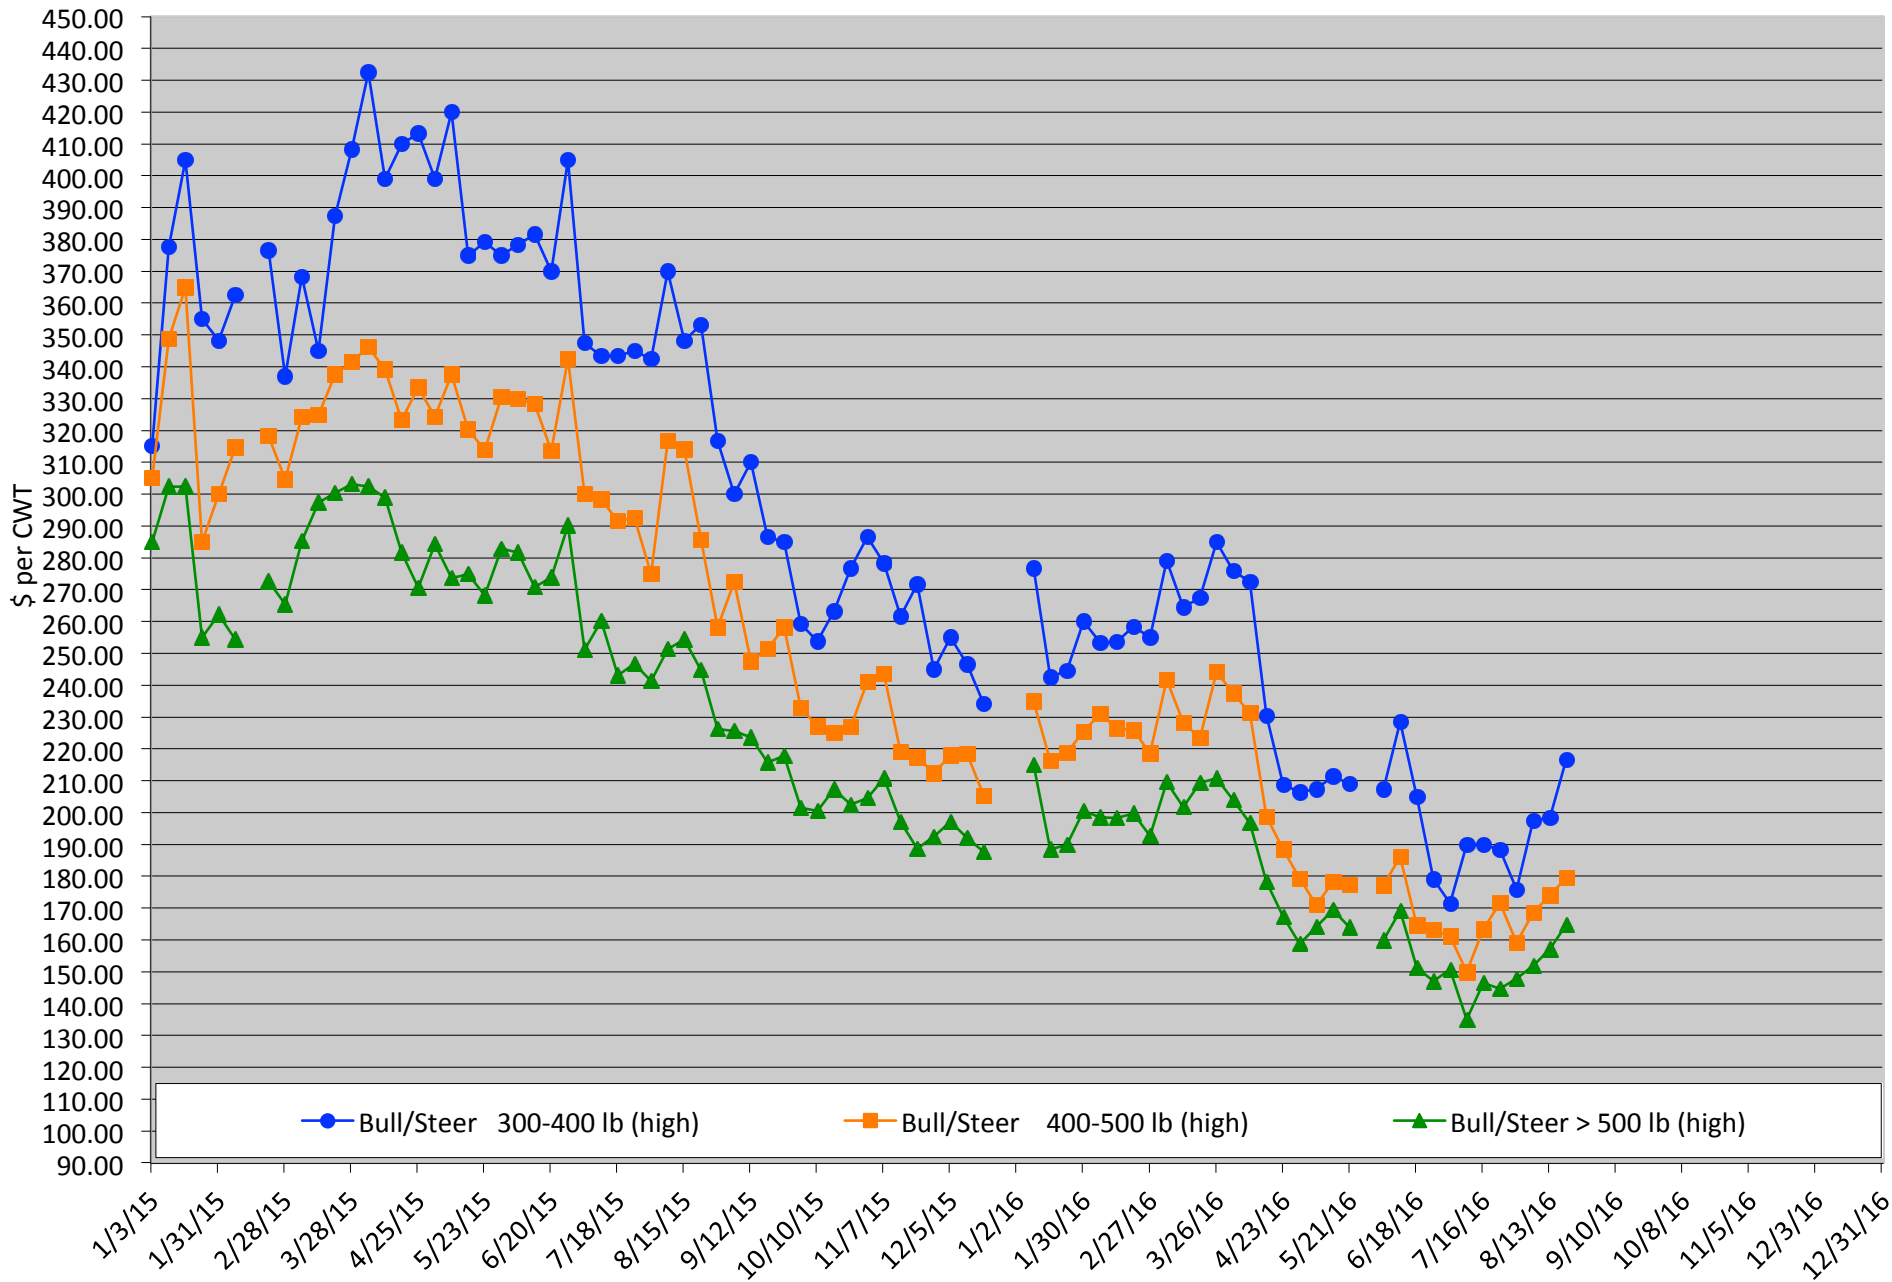

Calf Price Trends

Trend of Highest Prices Reported for Various Weight Calves, Average of 3 East Texas Livestock Auctions

For a weekly email copy of this chart please subscribe at <http://beeffax.tamu.edu> or contact a Texas A&M AgriLife County Extension Agent

Chart created by Dr. Jason Banta, Extension Beef Cattle Specialist

Packer Cow PriceTrends

Trend of High and Low Prices Reported for Packer Cows, Average of 3 East Texas Livestock Auctions

For a weekly email copy of this chart please subscribe at <http://beeffax.tamu.edu> or contact a Texas A&M AgriLife County Extension Agent

Chart created by Dr. Jason Banta, Extension Beef Cattle Specialist

Calf Price Trends

Trend of Highest Prices Reported for Various Weight Calves, Average of 3 Central Texas Livestock Auctions

For a weekly email copy of this chart please subscribe at <http://beefax.tamu.edu> or contact a Texas A&M AgriLife County Extension Agent