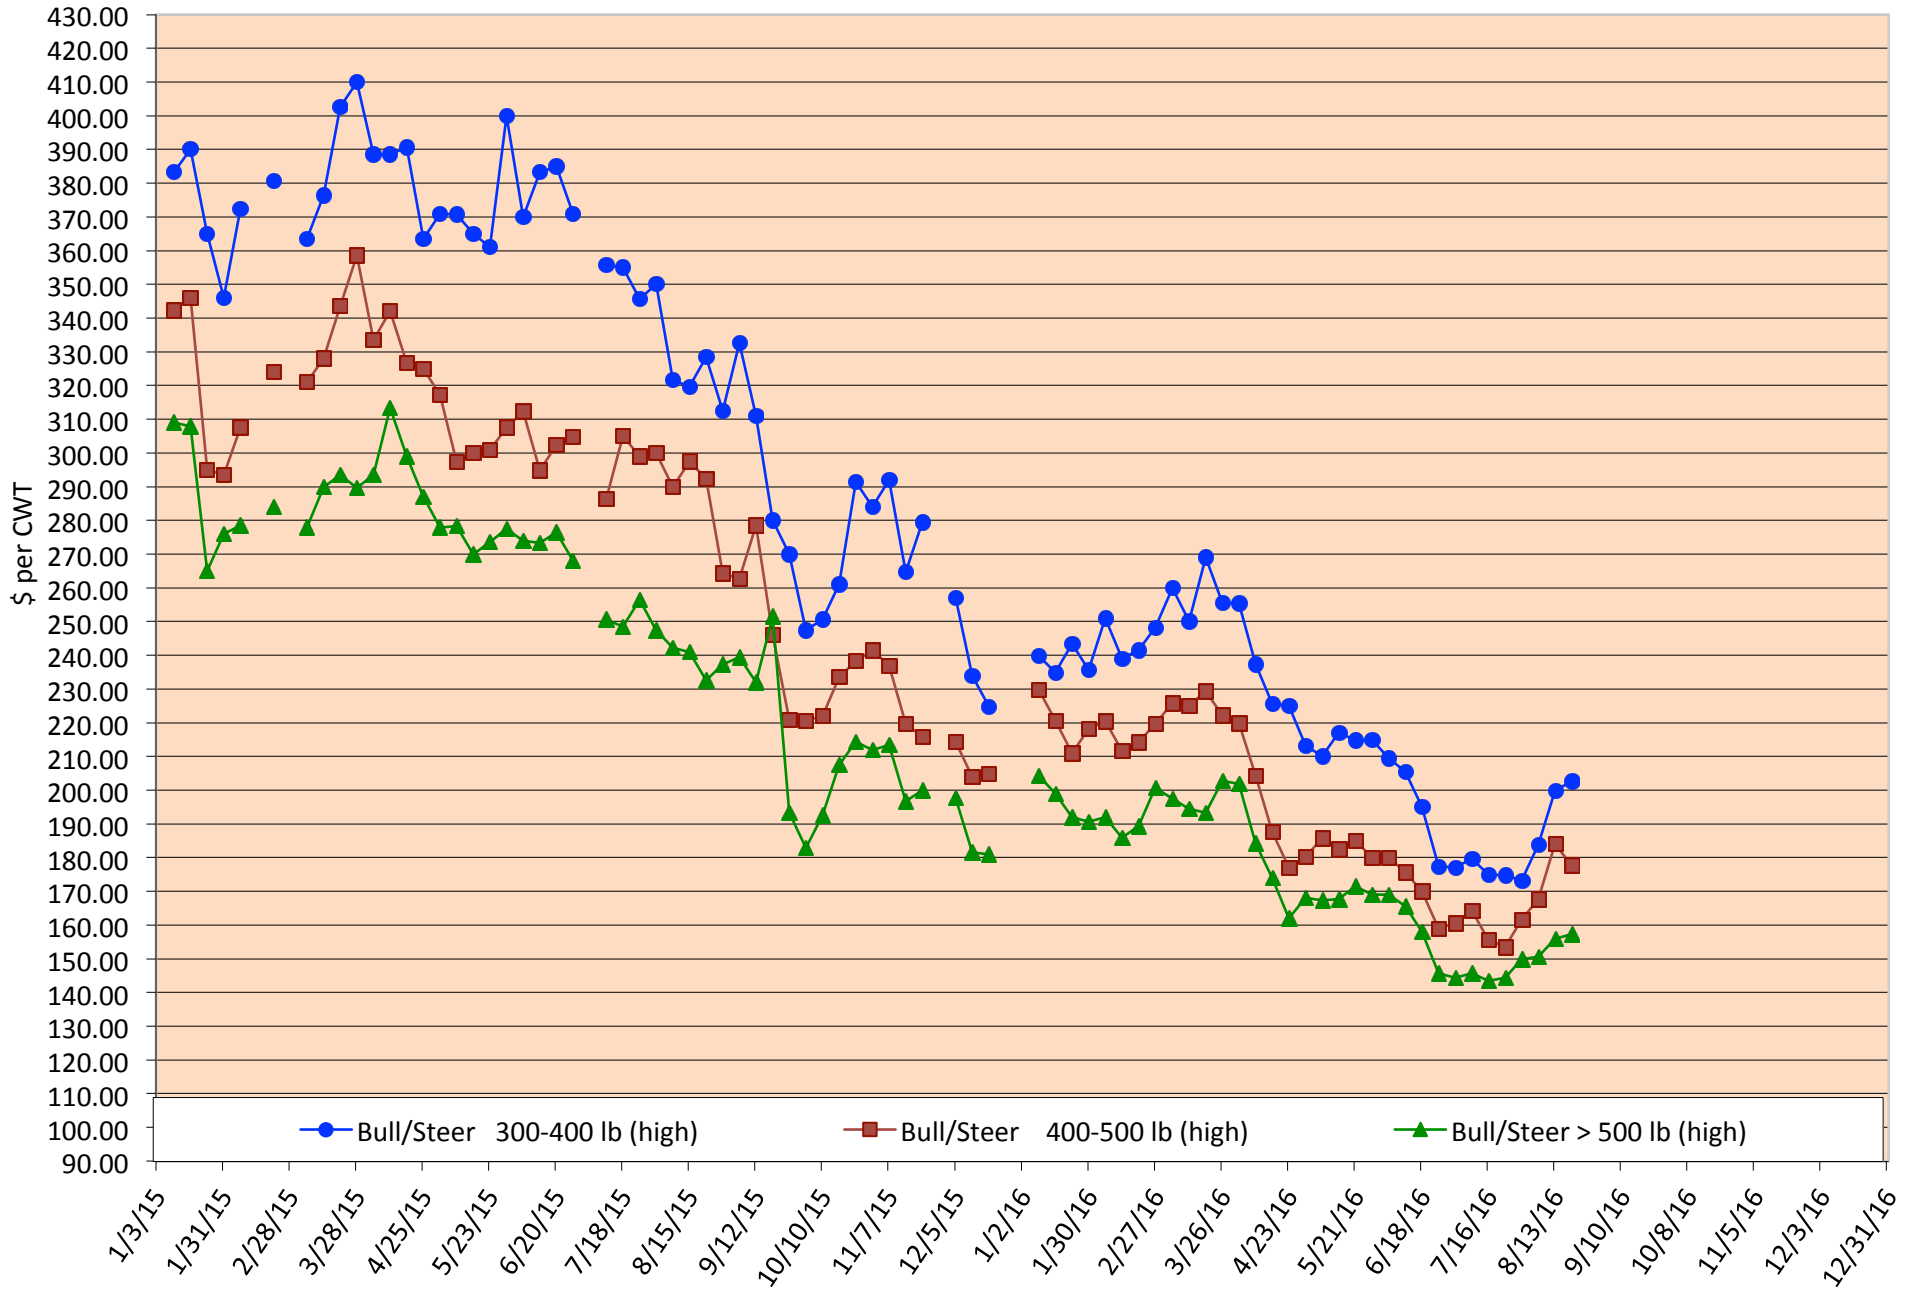

Calf Price Trends

Trend of Highest Prices Reported for Various Weight Calves, Average of 3 Central Texas Livestock Auctions

For a weekly email copy of this chart please subscribe at <http://beefax.tamu.edu> or contact a Texas A&M AgriLife County Extension Agent

Chart created by Dr. Jason Banta, Extension Beef Cattle Specialist