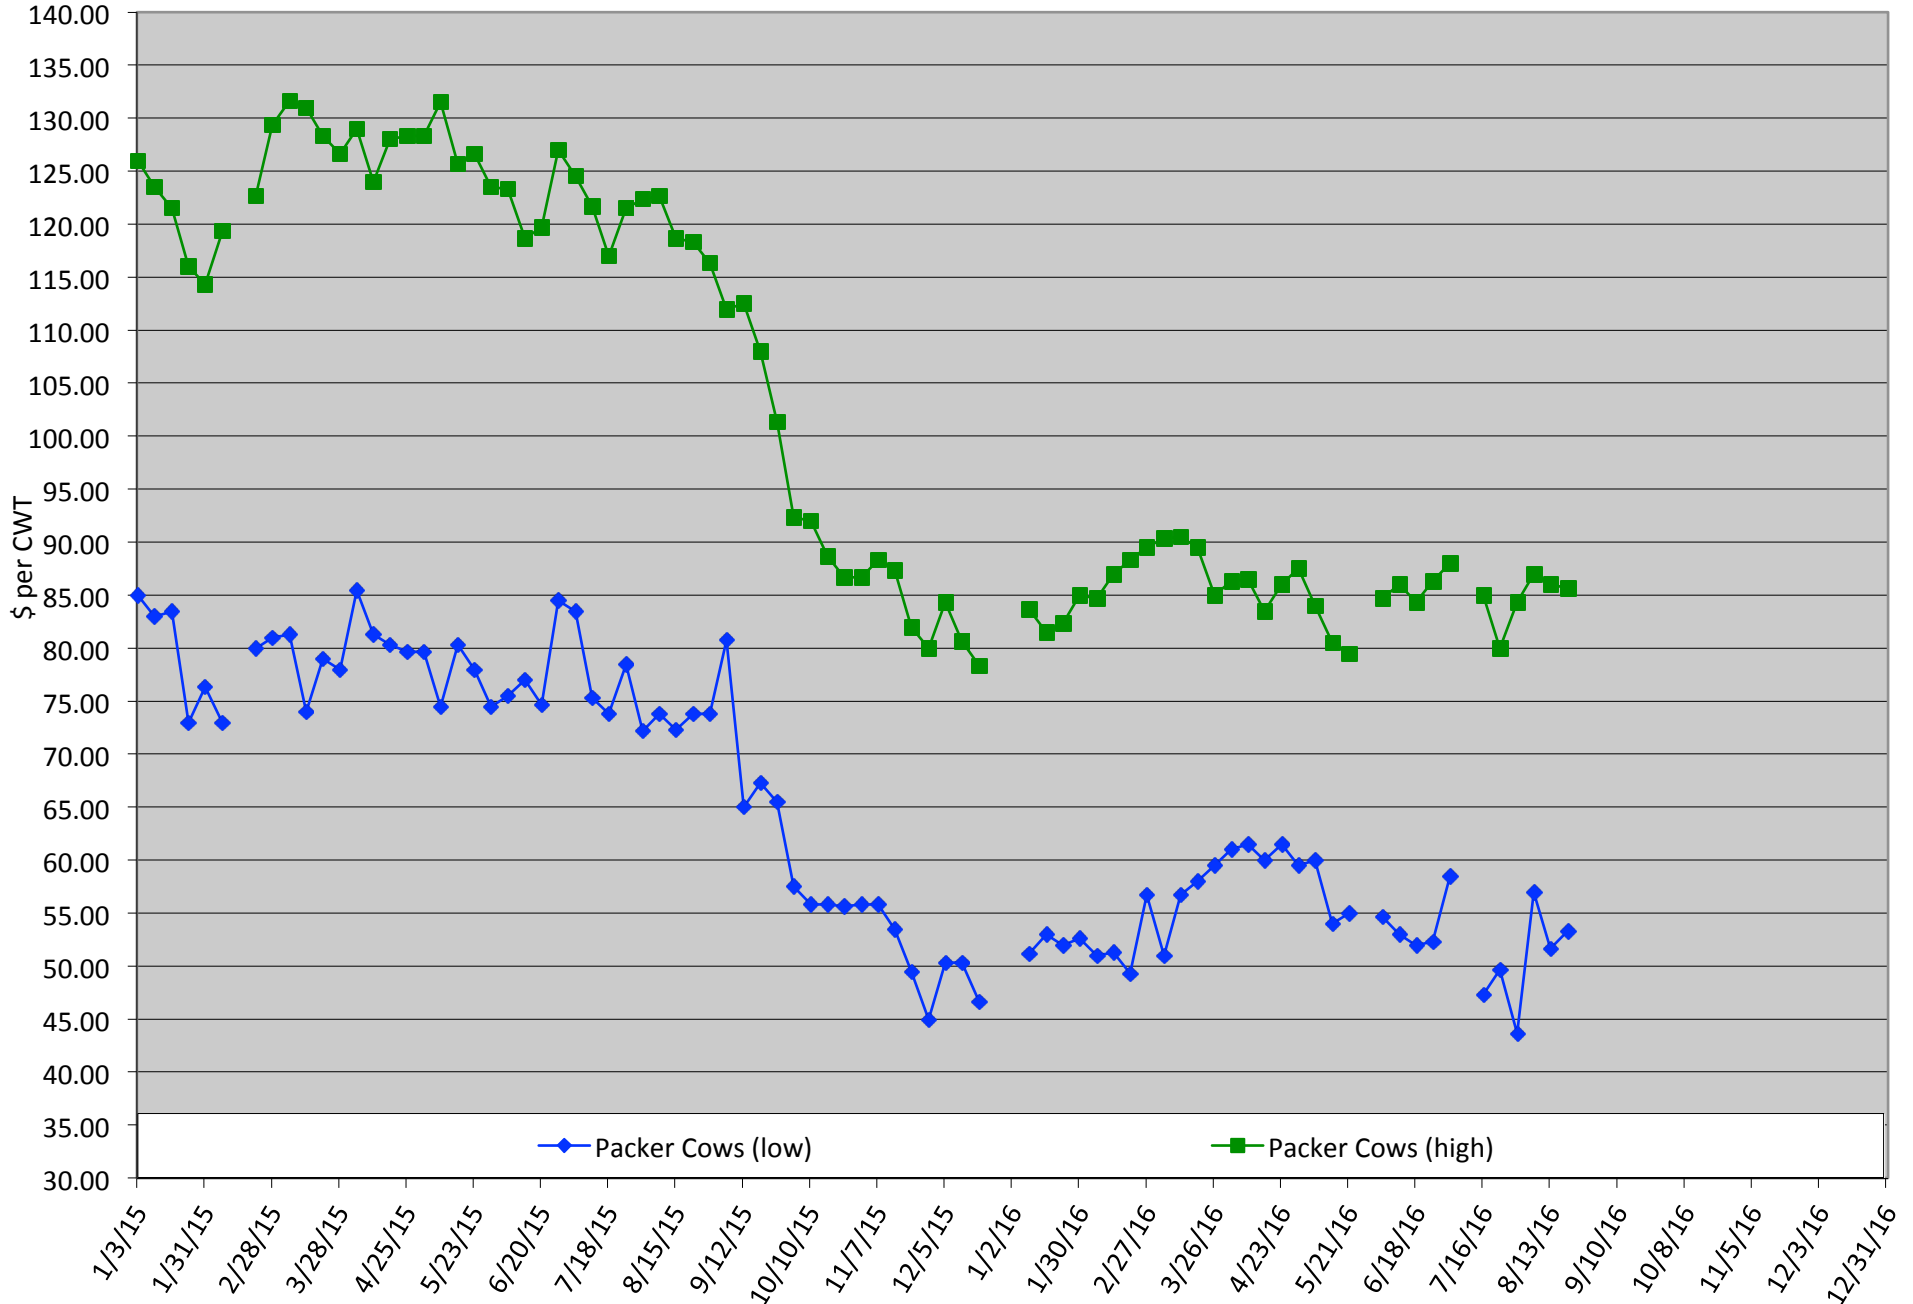

Calf Price Trends

Trend of Highest Prices Reported for Various Weight Calves, Average of 3 East Texas Livestock Auctions

For a weekly email copy of this chart please subscribe at <http://beeffax.tamu.edu> or contact a Texas A&M AgriLife County Extension Agent

Chart created by Dr. Jason Banta, Extension Beef Cattle Specialist

Packer Cow PriceTrends

Trend of High and Low Prices Reported for Packer Cows, Average of 3 East Texas Livestock Auctions

For a weekly email copy of this chart please subscribe at <http://beeffax.tamu.edu> or contact a Texas A&M AgriLife County Extension Agent

Chart created by Dr. Jason Banta, Extension Beef Cattle Specialist

Calf Price Trends

Trend of Highest Prices Reported for Various Weight Calves, Average of 3 Central Texas Livestock Auctions

For a weekly email copy of this chart please subscribe at <http://beefax.tamu.edu> or contact a Texas A&M AgriLife County Extension Agent