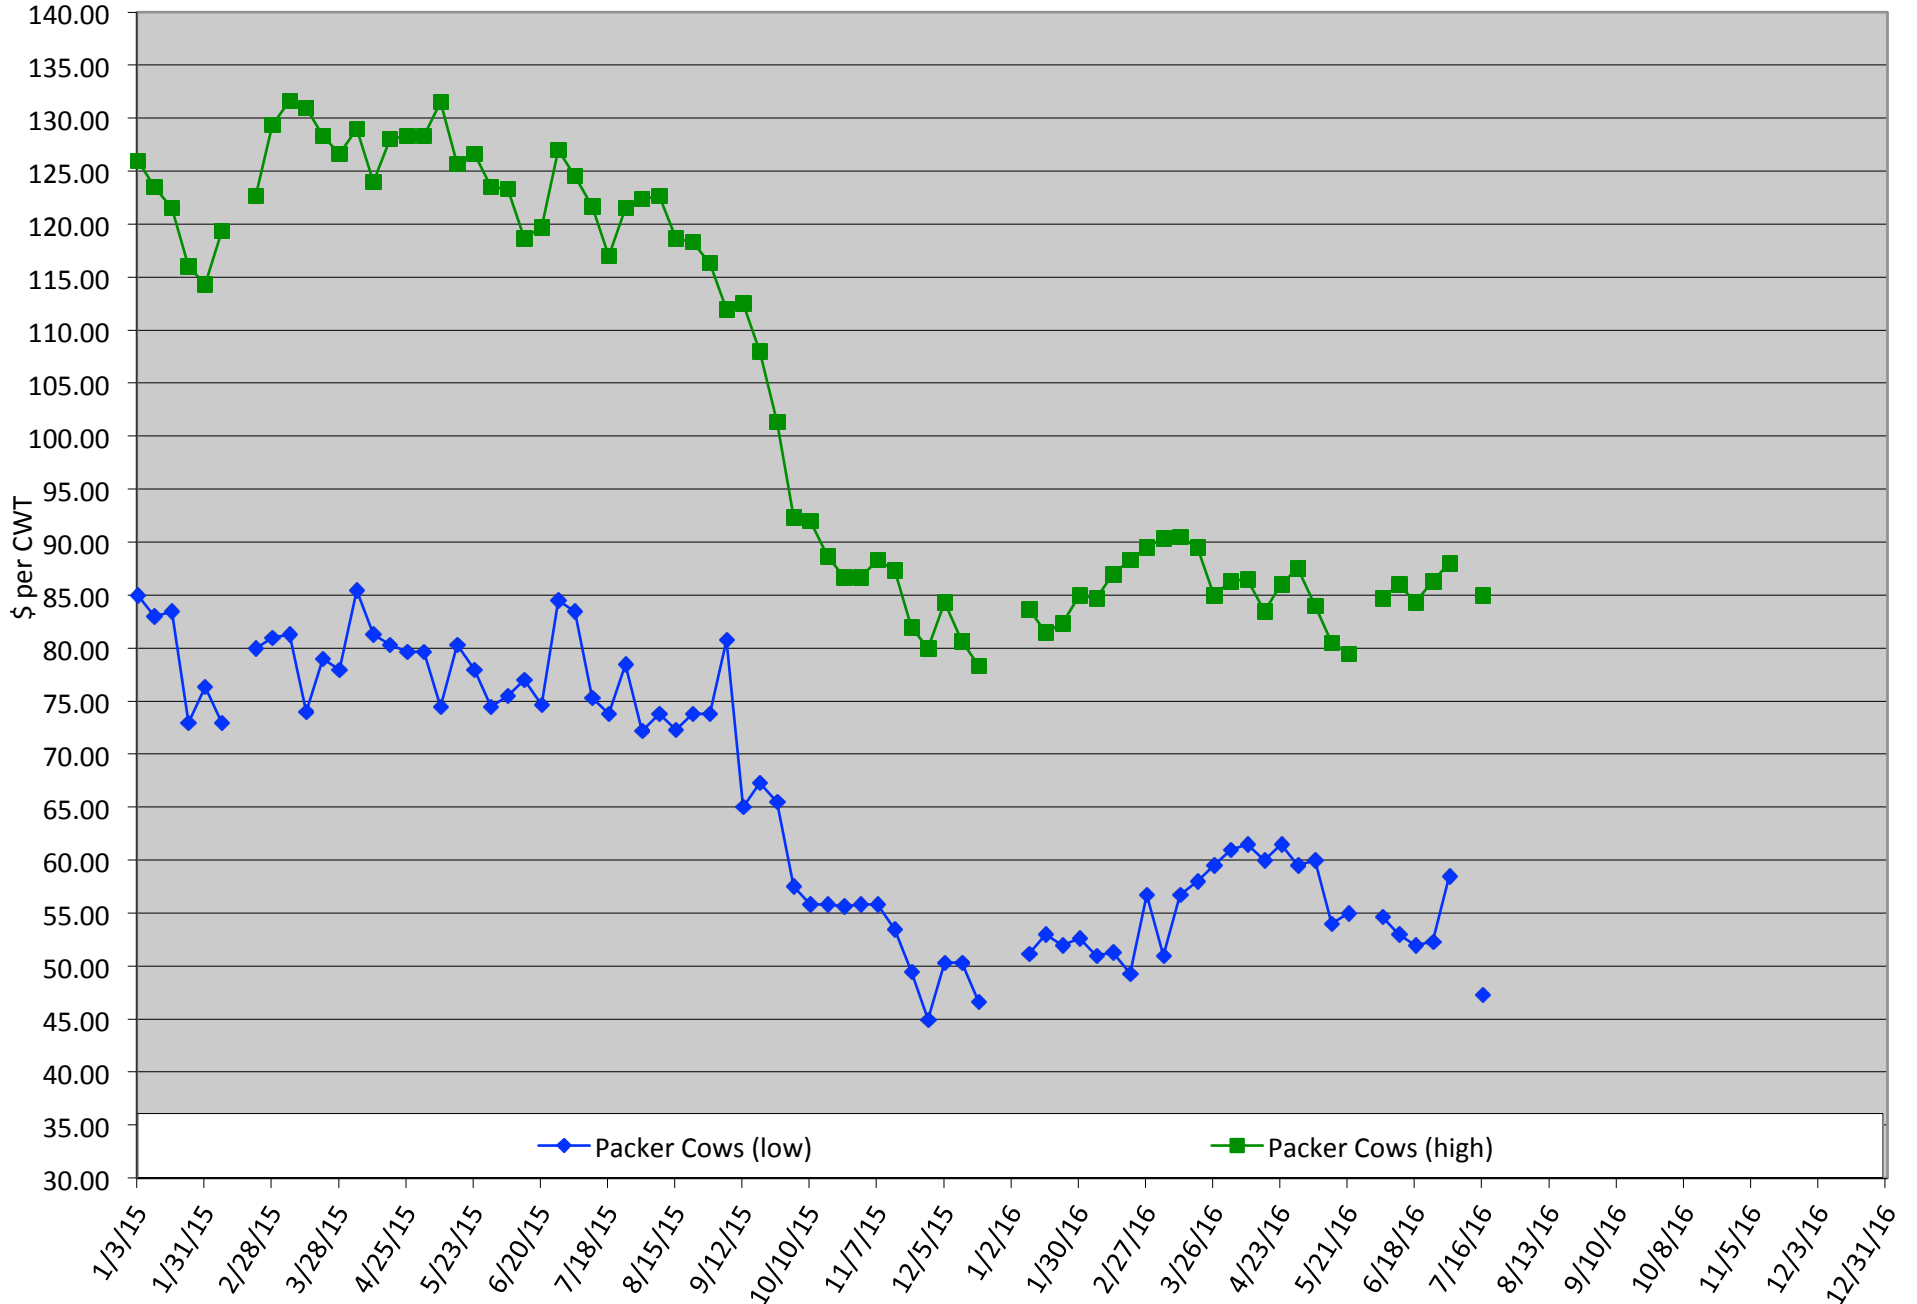

Chart created by Dr. Jason Banta, Extension Beef Cattle Specialist

Packer Cow PriceTrends

Trend of High and Low Prices Reported for Packer Cows, Average of 3 East Texas Livestock Auctions

For a weekly email copy of this chart please subscribe at <http://beeffax.tamu.edu> or contact a Texas A&M AgriLife County Extension Agent

Chart created by Dr. Jason Banta, Extension Beef Cattle Specialist

Calf Price Trends

Trend of Highest Prices Reported for Various Weight Calves, Average of 3 Central Texas Livestock Auctions

For a weekly email copy of this chart please subscribe at <http://beeffax.tamu.edu> or contact a Texas A&M AgriLife County Extension Agent
Chart created by Dr. Jason Banta, Extension Beef Cattle Specialist