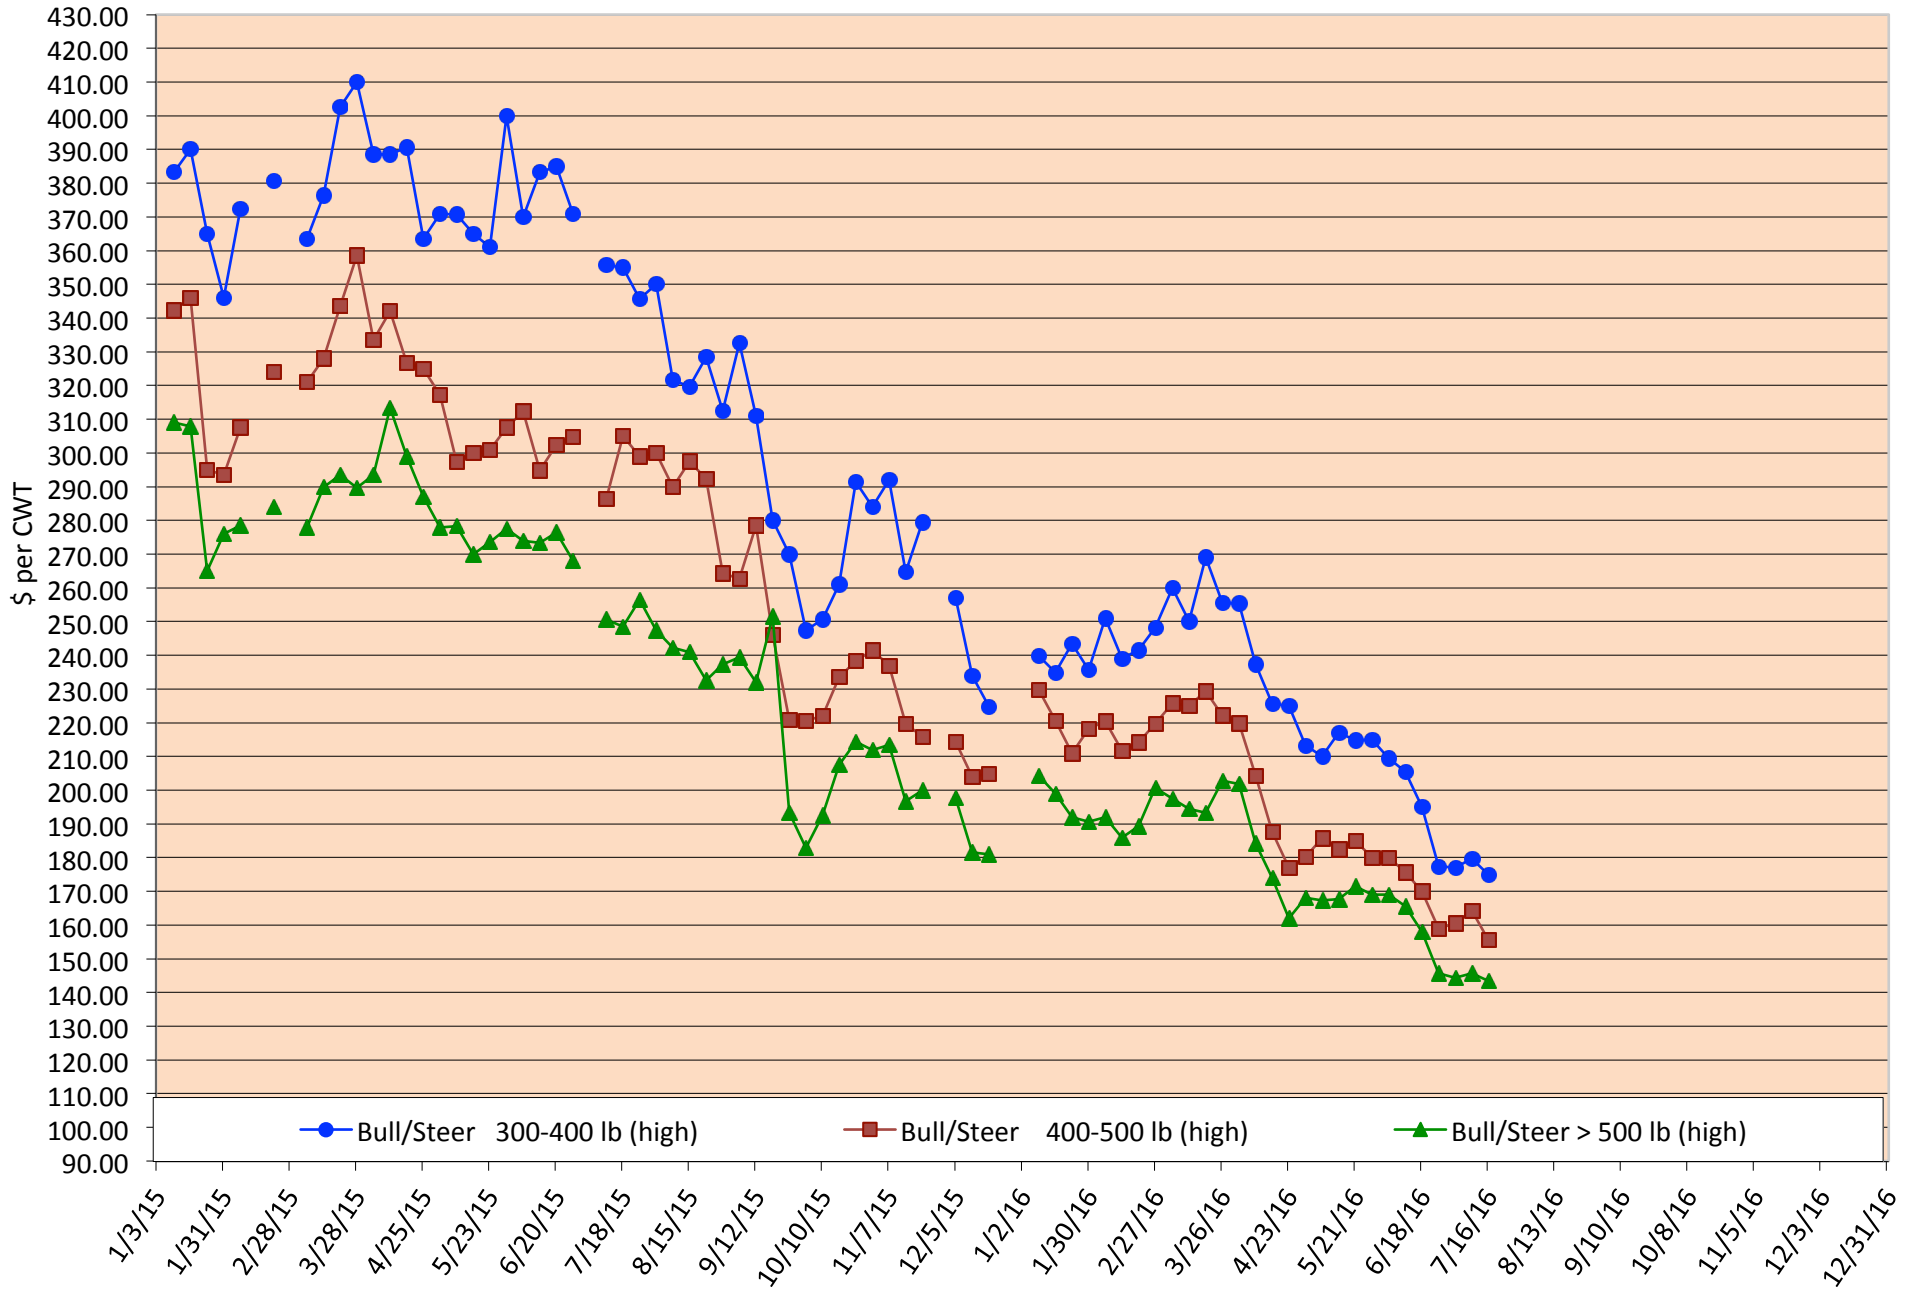

Calf Price Trends

Trend of Highest Prices Reported for Various Weight Calves, Average of 3 East Texas Livestock Auctions

For a weekly email copy of this chart please subscribe at <http://beeffax.tamu.edu> or contact a Texas A&M AgriLife County Extension Agent

Chart created by Dr. Jason Banta, Extension Beef Cattle Specialist

Packer Cow PriceTrends

Trend of High and Low Prices Reported for Packer Cows, Average of 3 East Texas Livestock Auctions

For a weekly email copy of this chart please subscribe at <http://beeffax.tamu.edu> or contact a Texas A&M AgriLife County Extension Agent

Chart created by Dr. Jason Banta, Extension Beef Cattle Specialist

Calf Price Trends

Trend of Highest Prices Reported for Various Weight Calves, Average of 3 Central Texas Livestock Auctions

For a weekly email copy of this chart please subscribe at <http://beeffax.tamu.edu> or contact a Texas A&M AgriLife County Extension Agent
Chart created by Dr. Jason Banta, Extension Beef Cattle Specialist

Chart created by Dr. Jason Banta, Extension Beef Cattle Specialist