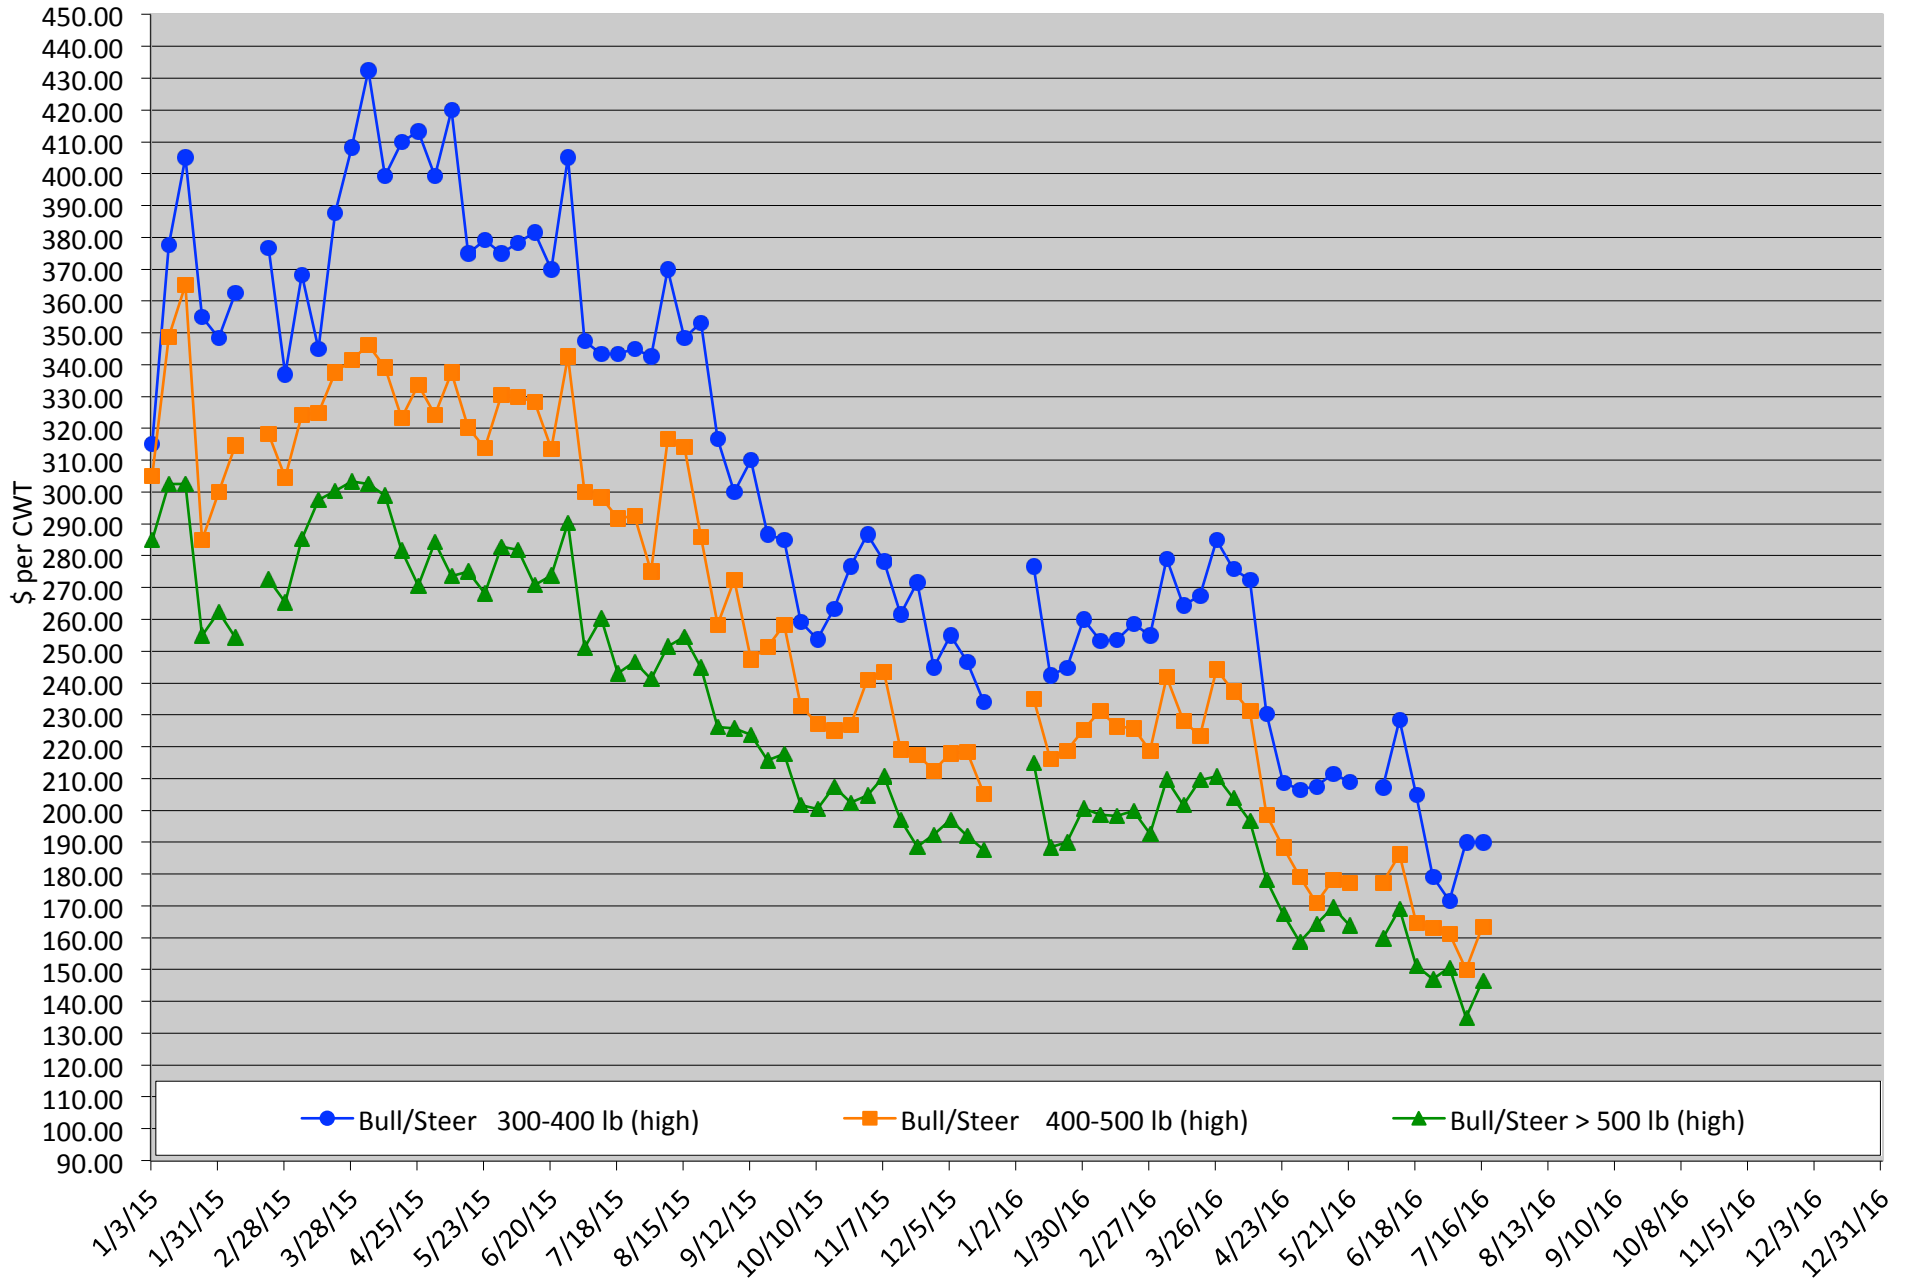

Calf Price Trends

Trend of Highest Prices Reported for Various Weight Calves, Average of 3 East Texas Livestock Auctions

For a weekly email copy of this chart please subscribe at <http://beeffax.tamu.edu> or contact a Texas A&M AgriLife County Extension Agent

Chart created by Dr. Jason Banta, Extension Beef Cattle Specialist

Packer Cow PriceTrends

Trend of High and Low Prices Reported for Packer Cows, Average of 3 East Texas Livestock Auctions

For a weekly email copy of this chart please subscribe at <http://beeffax.tamu.edu> or contact a Texas A&M AgriLife County Extension Agent

Chart created by Dr. Jason Banta, Extension Beef Cattle Specialist

Calf Price Trends

Trend of Highest Prices Reported for Various Weight Calves, Average of 3 Central Texas Livestock Auctions

For a weekly email copy of this chart please subscribe at <http://beeffax.tamu.edu> or contact a Texas A&M AgriLife County Extension Agent
Chart created by Dr. Jason Banta, Extension Beef Cattle Specialist